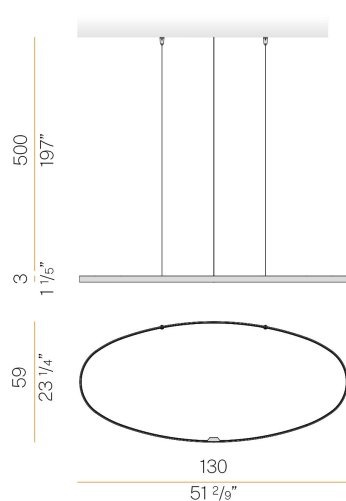

### Data sheet

CODE	M15117.130.0510
SYSTEM POWER CONSUMPTION	47W
EFFICACY	86.79lm/W
LIGHT SOURCE	LED
LIGHT SOURCE LIFETIME	L70 (B50) 60.000h
COLOUR TEMPERATURE	2700K Ra>90
LIGHT DISTRIBUTION	diffused
POWER SUPPLY	24V DC
ELECTRICAL CONFIGURATION	24V
DRIVER	remote not included
NOMINAL LUMINOUS FLUX	4792lm
LUMEN OUTPUT	4079lm
EFFICIENCY	85.1%
WEIGHT	1,53 Kg
PROTECTION DEGREE	IP20
COLOUR TOLLERANCES	SDCM 3
PACKING DIMENSIONS	71,0 x 136,0 x 10,0 cm

### Technical drawing

### Polar diagram