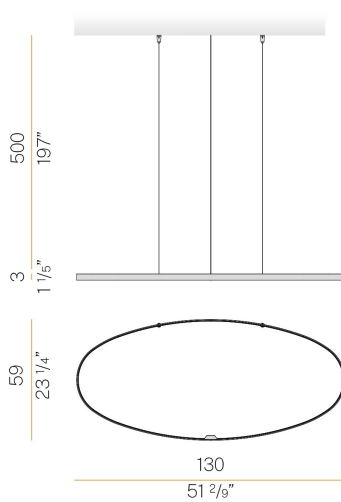

PANZERI

Zero Ellipse

24V DC 24V

M15117.130.0410

Data sheet

CODE	M15117.130.0410
SYSTEM POWER CONSUMPTION	47W
EFFICACY	86.79lm/W
LIGHT SOURCE	LED
LIGHT SOURCE LIFETIME	L70 (B50) 60.000h
COLOUR TEMPERATURE	3000K Ra>90
LIGHT DISTRIBUTION	diffused
POWER SUPPLY	24V DC
ELECTRICAL CONFIGURATION	24V
DRIVER	remote not included
NOMINAL LUMINOUS FLUX	5670lm
LUMEN OUTPUT	4079lm
EFFICIENCY	71.9%
WEIGHT	1,53 Kg
PROTECTION DEGREE	IP20
COLOUR TOLLERANCES	SDCM 3
PACKING DIMENSIONS	71,0 x 136,0 x 10,0 cm

Extruded polycarbonate diffuser with opaline finish.

Suspension kit with griplocks and 5m (196,9") long steel cables.

5m (196,9") long power cable in transparent PVC.

Provided without power canopy.

Technical drawing

Polar diagram