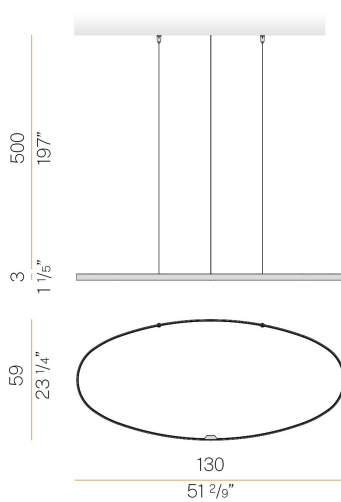

PANZERI

Zero Ellipse

24V DC 24V

M15105.130.0510

 champagne

Data sheet

CODE	M15105.130.0510
SYSTEM POWER CONSUMPTION	47W
EFFICACY	86.79lm/W
LIGHT SOURCE	LED
LIGHT SOURCE LIFETIME	L70 (B50) 60.000h
COLOUR TEMPERATURE	2700K Ra>90
LIGHT DISTRIBUTION	diffused
POWER SUPPLY	24V DC
ELECTRICAL CONFIGURATION	24V
DRIVER	remote not included
NOMINAL LUMINOUS FLUX	4792lm
LUMEN OUTPUT	4079lm
EFFICIENCY	85.1%
WEIGHT	1,53 Kg
PROTECTION DEGREE	IP20
COLOUR TOLLERANCES	SDCM 3
PACKING DIMENSIONS	71,0 x 136,0 x 10,0 cm

Extruded polycarbonate diffuser with opaline finish.

Suspension kit with griplocks and 5m (196,9") long steel cables.

5m (196,9") long power cable in transparent PVC.

Provided without power canopy.

Technical drawing

Polar diagram

cd/klm
 — C0 - C180 - - - C90 - C270