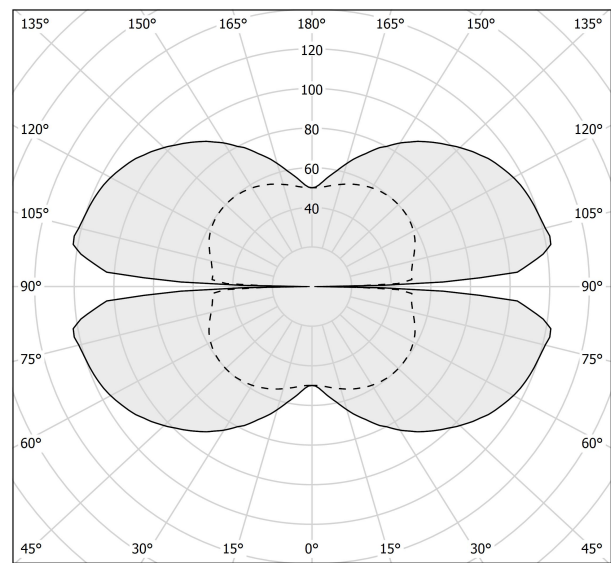

PANZERI

Zero Ellipse

24V DC 24V

M15105.130.0510

 champagne

Data sheet

CODE	M15105.130.0510
SYSTEM POWER CONSUMPTION	47W
EFFICACY	86.79lm/W
LIGHT SOURCE	LED
LIGHT SOURCE LIFETIME	L70 (B50) 60.000h
COLOUR TEMPERATURE	2700K Ra>90
LIGHT DISTRIBUTION	diffused
POWER SUPPLY	24V DC
ELECTRICAL CONFIGURATION	24V
DRIVER	remote not included
NOMINAL LUMINOUS FLUX	4792lm
LUMEN OUTPUT	4079lm
EFFICIENCY	85.1%
WEIGHT	1,53 Kg
PROTECTION DEGREE	IP20
COLOUR TOLLERANCES	SDCM 3
PACKING DIMENSIONS	71,0 x 136,0 x 10,0 cm

Extruded polycarbonate diffuser with opaline finish.

Suspension kit with griplocks and 5m (196,9") long steel cables.

5m (196,9") long power cable in transparent PVC.

Provided without power canopy.

Technical drawing

Polar diagram

cd/klm
 — C0 - C180 - - - C90 - C270