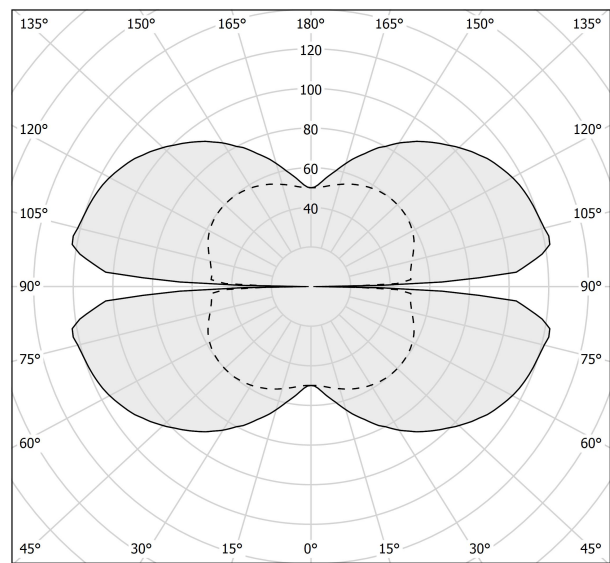

PANZERI

Zero Ellipse

24V DC 24V

M15102.130.0410

● black

Data sheet

CODE	M15102.130.0410
SYSTEM POWER CONSUMPTION	47W
EFFICACY	86.79lm/W
LIGHT SOURCE	LED
LIGHT SOURCE LIFETIME	L70 (B50) 60.000h
COLOUR TEMPERATURE	3000K Ra>90
LIGHT DISTRIBUTION	diffused
POWER SUPPLY	24V DC
ELECTRICAL CONFIGURATION	24V
DRIVER	remote not included
NOMINAL LUMINOUS FLUX	5670lm
LUMEN OUTPUT	4079lm
EFFICIENCY	71.9%
WEIGHT	1,53 Kg
PROTECTION DEGREE	IP20
COLOUR TOLLERANCES	SDCM 3
PACKING DIMENSIONS	71,0 x 136,0 x 10,0 cm

Extruded polycarbonate diffuser with opaline finish.

Suspension kit with griplocks and 5m (196,9") long steel cables.

5m (196,9") long power cable in transparent PVC.

Provided without power canopy.

Technical drawing

Polar diagram

cd/klm
 — C0 - C180 - - - C90 - C270