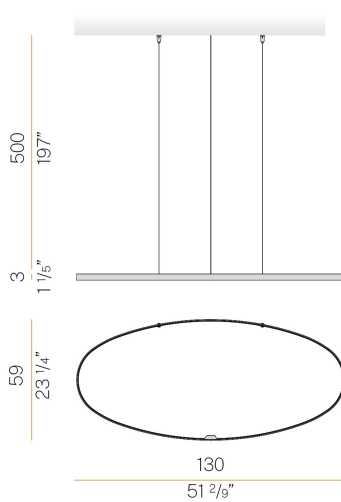

PANZERI

Zero Ellipse

24V DC 24V

M15102.130.0410

● black

Data sheet

CODE	M15102.130.0410
SYSTEM POWER CONSUMPTION	47W
EFFICACY	86.79lm/W
LIGHT SOURCE	LED
LIGHT SOURCE LIFETIME	L70 (B50) 60.000h
COLOUR TEMPERATURE	3000K Ra>90
LIGHT DISTRIBUTION	diffused
POWER SUPPLY	24V DC
ELECTRICAL CONFIGURATION	24V
DRIVER	remote not included
NOMINAL LUMINOUS FLUX	5670lm
LUMEN OUTPUT	4079lm
EFFICIENCY	71.9%
WEIGHT	1,53 Kg
PROTECTION DEGREE	IP20
COLOUR TOLLERANCES	SDCM 3
PACKING DIMENSIONS	71,0 x 136,0 x 10,0 cm

Extruded polycarbonate diffuser with opaline finish.

Suspension kit with griplocks and 5m (196,9") long steel cables.

5m (196,9") long power cable in transparent PVC.

Provided without power canopy.

Technical drawing

Polar diagram

cd/klm
 — C0 - C180 - - - C90 - C270