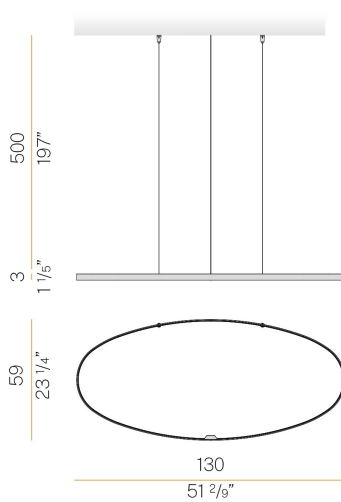

PANZERI

Zero Ellipse

24V DC 24V

M15101.130.0510

● white

Data sheet

CODE	M15101.130.0510
SYSTEM POWER CONSUMPTION	47W
EFFICACY	86.79lm/W
LIGHT SOURCE	LED
LIGHT SOURCE LIFETIME	L70 (B50) 60.000h
COLOUR TEMPERATURE	2700K Ra>90
LIGHT DISTRIBUTION	diffused
POWER SUPPLY	24V DC
ELECTRICAL CONFIGURATION	24V
DRIVER	remote not included
NOMINAL LUMINOUS FLUX	5670lm
LUMEN OUTPUT	4079lm
EFFICIENCY	71.9%
WEIGHT	1,53 Kg
PROTECTION DEGREE	IP20
COLOUR TOLLERANCES	SDCM 3
PACKING DIMENSIONS	71,0 x 136,0 x 10,0 cm

Extruded polycarbonate diffuser with opaline finish.

Suspension kit with griplocks and 5m (196,9") long steel cables.

5m (196,9") long power cable in transparent PVC.

Provided without power canopy.

Technical drawing

Polar diagram