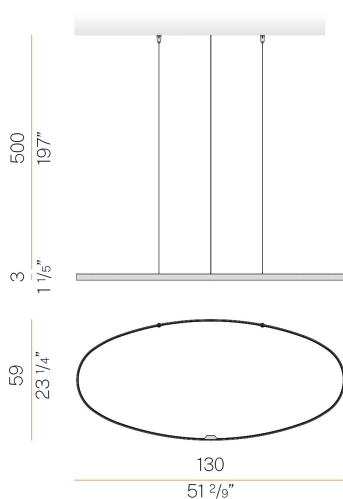

PANZERI

Zero Ellipse

24V DC 24V

M15101.130.0510

● white

Data sheet

CODE	M15101.130.0510
SYSTEM POWER CONSUMPTION	47W
EFFICACY	86.79lm/W
LIGHT SOURCE	LED
LIGHT SOURCE LIFETIME	L70 (B50) 60.000h
COLOUR TEMPERATURE	2700K Ra>90
LIGHT DISTRIBUTION	diffused
POWER SUPPLY	24V DC
ELECTRICAL CONFIGURATION	24V
DRIVER	remote not included
NOMINAL LUMINOUS FLUX	4792lm
LUMEN OUTPUT	4079lm
EFFICIENCY	85.1%
WEIGHT	1,53 Kg
PROTECTION DEGREE	IP20
COLOUR TOLLERANCES	SDCM 3
PACKING DIMENSIONS	71,0 x 136,0 x 10,0 cm

Extruded polycarbonate diffuser with opaline finish.

Suspension kit with griplocks and 5m (196,9") long steel cables.

5m (196,9") long power cable in transparent PVC.

Provided without power canopy.

Technical drawing

Polar diagram

cd/klm
— C0 - C180 - - - C90 - C270