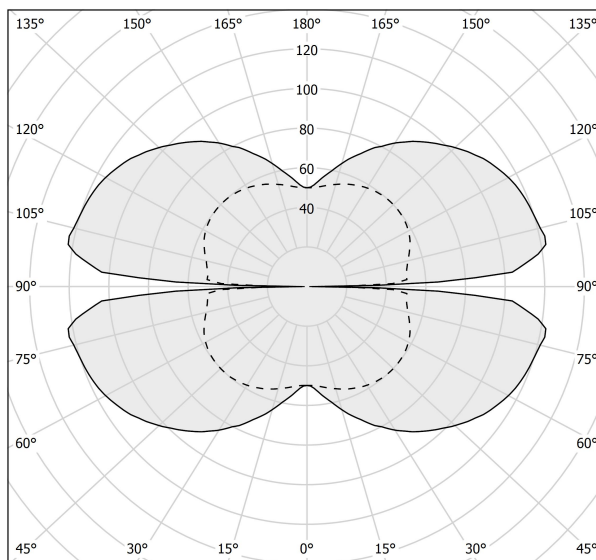

PANZERI

Zero Ellipse

24V DC 24V

M15101.130.0510

● white

Data sheet

CODE	M15101.130.0510
SYSTEM POWER CONSUMPTION	47W
EFFICACY	86.79lm/W
LIGHT SOURCE	LED
LIGHT SOURCE LIFETIME	L70 (B50) 60.000h
COLOUR TEMPERATURE	2700K Ra>90
LIGHT DISTRIBUTION	diffused
POWER SUPPLY	24V DC
ELECTRICAL CONFIGURATION	24V
DRIVER	remote not included
NOMINAL LUMINOUS FLUX	4792lm
LUMEN OUTPUT	4079lm
EFFICIENCY	85.1%
WEIGHT	1,53 Kg
PROTECTION DEGREE	IP20
COLOUR TOLLERANCES	SDCM 3
PACKING DIMENSIONS	71,0 x 136,0 x 10,0 cm

Extruded polycarbonate diffuser with opaline finish.

Suspension kit with griplocks and 5m (196,9") long steel cables.

5m (196,9") long power cable in transparent PVC.

Provided without power canopy.

Technical drawing

Polar diagram

cd/klm
— C0 - C180 - - - C90 - C270