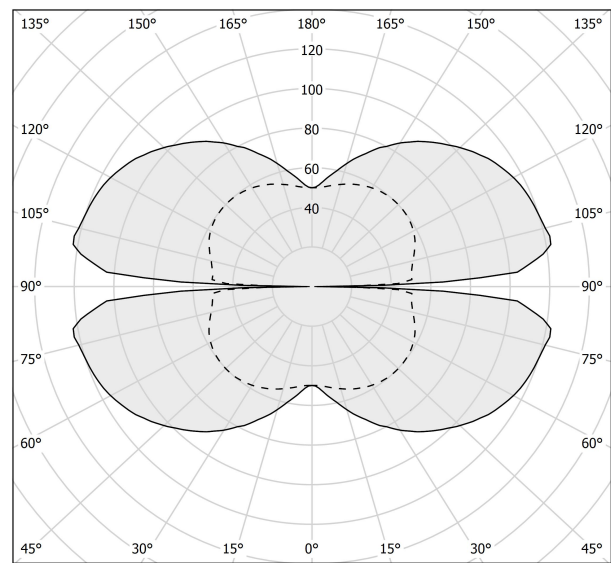

### Data sheet

CODE	M15101.130.0410
SYSTEM POWER CONSUMPTION	47W
EFFICACY	86.79lm/W
LIGHT SOURCE	LED
LIGHT SOURCE LIFETIME	L70 (B50) 60.000h
COLOUR TEMPERATURE	3000K Ra>90
LIGHT DISTRIBUTION	diffused
POWER SUPPLY	24V DC
ELECTRICAL CONFIGURATION	24V
DRIVER	remote not included
NOMINAL LUMINOUS FLUX	5670lm
LUMEN OUTPUT	4079lm
EFFICIENCY	71.9%
WEIGHT	1,52 Kg
PROTECTION DEGREE	IP20
COLOUR TOLLERANCES	SDCM 3
PACKING DIMENSIONS	71,0 x 136,0 x 10,0 cm

### Technical drawing

### Polar diagram

cd/klm  
— C0 - C180    - - - C90 - C270