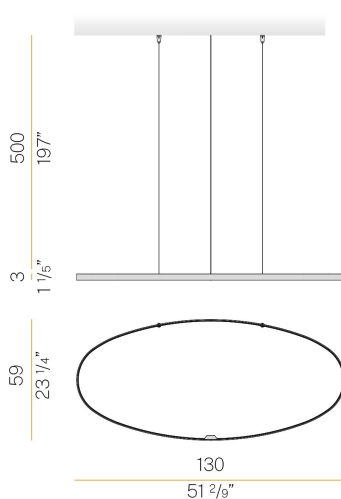

### Data sheet

CODE	M15101.130.0410
SYSTEM POWER CONSUMPTION	47W
EFFICACY	86.79lm/W
LIGHT SOURCE	LED
LIGHT SOURCE LIFETIME	L70 (B50) 60.000h
COLOUR TEMPERATURE	3000K Ra>90
LIGHT DISTRIBUTION	diffused
POWER SUPPLY	24V DC
ELECTRICAL CONFIGURATION	24V
DRIVER	remote not included
NOMINAL LUMINOUS FLUX	5670lm
LUMEN OUTPUT	4079lm
EFFICIENCY	71.9%
WEIGHT	1,52 Kg
PROTECTION DEGREE	IP20
COLOUR TOLLERANCES	SDCM 3
PACKING DIMENSIONS	71,0 x 136,0 x 10,0 cm

### Technical drawing