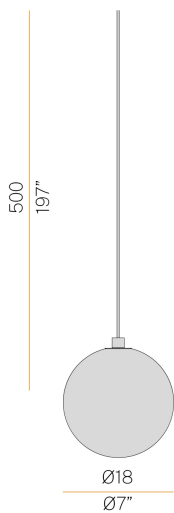

PANZERI

Murané

24V DC 24V

M11905.018.0510

 champagne

Data sheet

CODE	M11905.018.0510
SYSTEM POWER CONSUMPTION	2,7W
EFFICACY	83.5lm/W
LIGHT SOURCE	LED
COLOUR TEMPERATURE	2700K Ra>90
LIGHT DISTRIBUTION	diffused
POWER SUPPLY	24V DC
ELECTRICAL CONFIGURATION	24V
DRIVER	remote not included
LUMEN OUTPUT	167lm
WEIGHT	0,92 Kg
PROTECTION DEGREE	IP20
COLOUR TOLLERANCES	SDCM 3
PACKING DIMENSIONS	0,0 x 0,0 x 0,0 cm

Multiple suspension lighting fixture for interiors, with direct and indirect light emission. Turned brass wiring support.

Diffuser in blown glass with green forest color.

Turned aluminium closing disk in champagne polyacrylic paint.

5m (196,9") long suspension and coaxial power cable in transparent PVC.

Provided without power canopy, complete with cable clamp on the cable's free extremity.

Technical drawing

Polar diagram