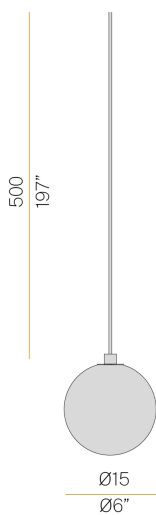

PANZERI

Murané

24V DC 24V

M11905.015.0510

 champagne

Data sheet

CODE	M11905.015.0510
SYSTEM POWER CONSUMPTION	2,7W
EFFICACY	83.5lm/W
LIGHT SOURCE	LED
COLOUR TEMPERATURE	2700K Ra>90
LIGHT DISTRIBUTION	diffused
POWER SUPPLY	24V DC
ELECTRICAL CONFIGURATION	24V
DRIVER	remote not included
LUMEN OUTPUT	167lm
WEIGHT	0,64 Kg
PROTECTION DEGREE	IP20
COLOUR TOLLERANCES	SDCM 3
PACKING DIMENSIONS	0,0 x 0,0 x 0,0 cm

Multiple suspension lighting fixture for interiors, with direct and indirect light emission. Turned brass wiring support.

Diffuser in blown glass with green forest color.

Turned aluminium closing disk in champagne polyacrylic paint.

5m (196,9") long suspension and coaxial power cable in transparent PVC.

Provided without power canopy, complete with cable clamp on the cable's free extremity.

Technical drawing

Polar diagram