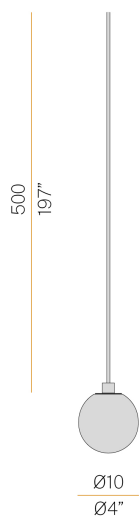

PANZERI

Murané

24V DC 24V
M11905.010.0510

 champagne

Data sheet

CODE	M11905.010.0510
SYSTEM POWER CONSUMPTION	2,7W
EFFICACY	83.5lm/W
LIGHT SOURCE	LED
COLOUR TEMPERATURE	2700K Ra>90
LIGHT DISTRIBUTION	diffused
POWER SUPPLY	24V DC
ELECTRICAL CONFIGURATION	24V
DRIVER	remote not included
LUMEN OUTPUT	167lm
WEIGHT	0,53 Kg
PROTECTION DEGREE	IP20
COLOUR TOLLERANCES	SDCM 3
PACKING DIMENSIONS	0,0 x 0,0 x 0,0 cm

Multiple suspension lighting fixture for interiors, with direct and indirect light emission. Turned brass wiring support.

Diffuser in blown glass with green forest color.

Turned aluminium closing disk in champagne polyacrylic paint.

5m (196,9") long suspension and coaxial power cable in transparent PVC.

Provided without power canopy, complete with cable clamp on the cable's free extremity.

Technical drawing

Polar diagram