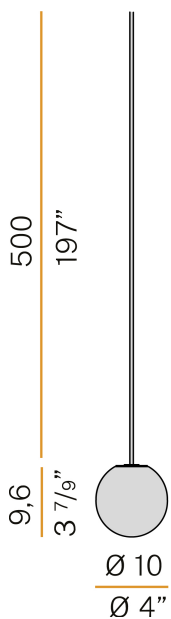

PANZERI

Murané

24V DC
M11905.010.0510

 champagne

Data sheet

CODE	M11905.010.0510
SYSTEM POWER CONSUMPTION	2,7W
EFFICACY	83.5lm/W
LIGHT SOURCE	LED
COLOUR TEMPERATURE	2700K Ra>90
LIGHT DISTRIBUTION	diffused
POWER SUPPLY	24V DC
DRIVER	remote not included
LUMEN OUTPUT	167lm
WEIGHT	0,53 Kg
PROTECTION DEGREE	IP20
COLOUR TOLLERANCES	SDCM 3
PACKING DIMENSIONS	0,0 x 0,0 x 0,0 cm

Multiple suspension lighting fixture for interiors, with direct and indirect light emission. Turned brass wiring support.

Diffuser in blown glass with green forest color.

Turned aluminium closing disk in champagne polyacrylic paint.

5m (196,9") long suspension and coaxial power cable in transparent PVC.

Provided without power canopy, complete with cable clamp on the cable's free extremity.

Technical drawing

Polar diagram