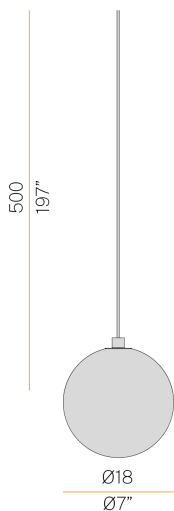

### Data sheet

CODE	M11805.018.0510
SYSTEM POWER CONSUMPTION	2,7W
EFFICACY	83.5lm/W
LIGHT SOURCE	LED
COLOUR TEMPERATURE	2700K Ra>90
LIGHT DISTRIBUTION	diffused
POWER SUPPLY	24V DC
ELECTRICAL CONFIGURATION	24V
DRIVER	remote not included
LUMEN OUTPUT	167lm
WEIGHT	0,92 Kg
PROTECTION DEGREE	IP20
COLOUR TOLLERANCES	SDCM 3
PACKING DIMENSIONS	0,0 x 0,0 x 0,0 cm

Multiple suspension lighting fixture for interiors, with direct and indirect light emission. Turned brass wiring support.

Diffuser in blown glass with smoked finish.

Turned aluminium closing disk in champagne polyacrylic paint.

5m (196,9") long suspension and coaxial power cable in transparent PVC.

Provided without power canopy, complete with cable clamp on the cable's free extremity.

### Polar diagram