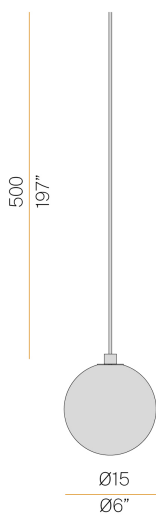

PANZERI

Murané

24V DC 24V
M11805.015.0510

 champagne

Data sheet

CODE	M11805.015.0510
SYSTEM POWER CONSUMPTION	2,7W
EFFICACY	83.5lm/W
LIGHT SOURCE	LED
COLOUR TEMPERATURE	2700K Ra>90
LIGHT DISTRIBUTION	diffused
POWER SUPPLY	24V DC
ELECTRICAL CONFIGURATION	24V
DRIVER	remote not included
LUMEN OUTPUT	167lm
WEIGHT	0,64 Kg
PROTECTION DEGREE	IP20
COLOUR TOLLERANCES	SDCM 3
PACKING DIMENSIONS	0,0 x 0,0 x 0,0 cm

Multiple suspension lighting fixture for interiors, with direct and indirect light emission. Turned brass wiring support.

Diffuser in blown glass with smoked finish.

Turned aluminium closing disk in champagne polyacrylic paint.

5m (196,9") long suspension and coaxial power cable in transparent PVC.

Provided without power canopy, complete with cable clamp on the cable's free extremity.

Technical drawing

Polar diagram