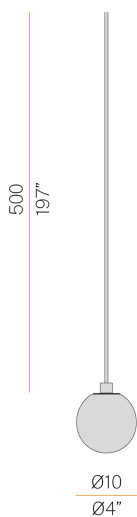

PANZERI

Murané

24V DC 24V
M11805.010.0510

 champagne

Data sheet

CODE	M11805.010.0510
SYSTEM POWER CONSUMPTION	2,7W
EFFICACY	83.5lm/W
LIGHT SOURCE	LED
COLOUR TEMPERATURE	2700K Ra>90
LIGHT DISTRIBUTION	diffused
POWER SUPPLY	24V DC
ELECTRICAL CONFIGURATION	24V
DRIVER	remote not included
LUMEN OUTPUT	167lm
WEIGHT	0,53 Kg
PROTECTION DEGREE	IP20
COLOUR TOLLERANCES	SDCM 3
PACKING DIMENSIONS	0,0 x 0,0 x 0,0 cm

Multiple suspension lighting fixture for interiors, with direct and indirect light emission. Turned brass wiring support.

Diffuser in blown glass with smoked finish.

Turned aluminium closing disk in champagne polyacrylic paint.

5m (196,9") long suspension and coaxial power cable in transparent PVC.

Provided without power canopy, complete with cable clamp on the cable's free extremity.

Technical drawing

Polar diagram