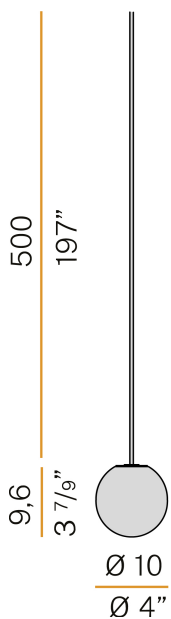

PANZERI

Murané

24V DC
M11805.010.0510

 champagne

Data sheet

| | |
|--------------------------|---------------------|
| CODE | M11805.010.0510 |
| SYSTEM POWER CONSUMPTION | 2,7W |
| EFFICACY | 83.5lm/W |
| LIGHT SOURCE | LED |
| COLOUR TEMPERATURE | 2700K Ra>90 |
| LIGHT DISTRIBUTION | diffused |
| POWER SUPPLY | 24V DC |
| DRIVER | remote not included |
| LUMEN OUTPUT | 167lm |
| WEIGHT | 0,53 Kg |
| PROTECTION DEGREE | IP20 |
| COLOUR TOLLERANCES | SDCM 3 |
| PACKING DIMENSIONS | 0,0 x 0,0 x 0,0 cm |

Multiple suspension lighting fixture for interiors, with direct and indirect light emission. Turned brass wiring support. Diffuser in blown glass with smoked finish. Turned aluminium closing disk in champagne polyacrylic paint. 5m (196,9") long suspension and coaxial power cable in transparent PVC. Provided without power canopy, complete with cable clamp on the cable's free extremity.

Technical drawing

Polar diagram