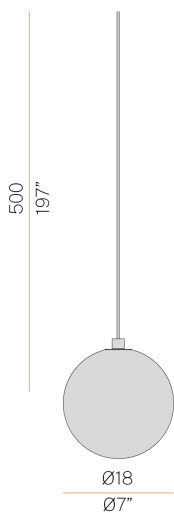

PANZERI

Murané

24V DC 24V

M11705.018.0510

 champagne

Data sheet

CODE	M11705.018.0510
SYSTEM POWER CONSUMPTION	2,7W
EFFICACY	83.5lm/W
LIGHT SOURCE	LED
COLOUR TEMPERATURE	2700K Ra>90
LIGHT DISTRIBUTION	diffused
POWER SUPPLY	24V DC
ELECTRICAL CONFIGURATION	24V
DRIVER	remote not included
LUMEN OUTPUT	167lm
WEIGHT	0,92 Kg
PROTECTION DEGREE	IP20
COLOUR TOLLERANCES	SDCM 3
PACKING DIMENSIONS	0,0 x 0,0 x 0,0 cm

Multiple suspension lighting fixture for interiors, with direct and indirect light emission. Turned brass wiring support.

Diffuser in transparent blown glass.

Turned aluminium closing disk in champagne polyacrylic paint.

5m (196,9") long suspension and coaxial power cable in transparent PVC.

Provided without power canopy, complete with cable clamp on the cable's free extremity.

Technical drawing

Polar diagram