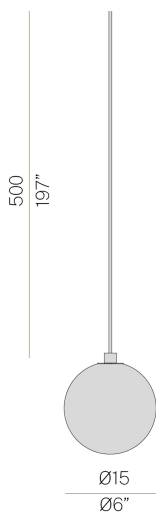

PANZERI

Murané

24V DC 24V

M11705.015.0510

 champagne

Data sheet

CODE	M11705.015.0510
SYSTEM POWER CONSUMPTION	2,7W
EFFICACY	83.5lm/W
LIGHT SOURCE	LED
COLOUR TEMPERATURE	2700K Ra>90
LIGHT DISTRIBUTION	diffused
POWER SUPPLY	24V DC
ELECTRICAL CONFIGURATION	24V
DRIVER	remote not included
LUMEN OUTPUT	167lm
WEIGHT	0,64 Kg
PROTECTION DEGREE	IP20
COLOUR TOLLERANCES	SDCM 3
PACKING DIMENSIONS	0,0 x 0,0 x 0,0 cm

Multiple suspension lighting fixture for interiors, with direct and indirect light emission. Turned brass wiring support.

Diffuser in transparent blown glass.

Turned aluminium closing disk in champagne polyacrylic paint.

5m (196,9") long suspension and coaxial power cable in transparent PVC.

Provided without power canopy, complete with cable clamp on the cable's free extremity.

Technical drawing

Polar diagram