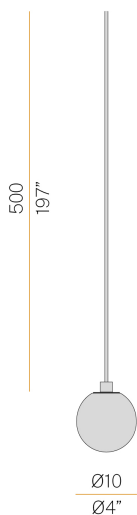

### Data sheet

CODE	M11705.010.0510
SYSTEM POWER CONSUMPTION	2,7W
EFFICACY	83.5lm/W
LIGHT SOURCE	LED
COLOUR TEMPERATURE	2700K Ra>90
LIGHT DISTRIBUTION	diffused
POWER SUPPLY	24V DC
ELECTRICAL CONFIGURATION	24V
DRIVER	remote not included
LUMEN OUTPUT	167lm
WEIGHT	0,53 Kg
PROTECTION DEGREE	IP20
COLOUR TOLLERANCES	SDCM 3
PACKING DIMENSIONS	0,0 x 0,0 x 0,0 cm

Multiple suspension lighting fixture for interiors, with direct and indirect light emission. Turned brass wiring support.

Diffuser in transparent blown glass.

Turned aluminium closing disk in champagne polyacrylic paint.

5m (196,9") long suspension and coaxial power cable in transparent PVC.

Provided without power canopy, complete with cable clamp on the cable's free extremity.

### Polar diagram