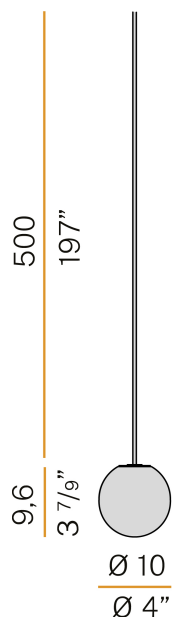

PANZERI

Murané

24V DC
M11705.010.0510

 champagne

Data sheet

CODE	M11705.010.0510
SYSTEM POWER CONSUMPTION	2,7W
EFFICACY	83.5lm/W
LIGHT SOURCE	LED
COLOUR TEMPERATURE	2700K Ra>90
LIGHT DISTRIBUTION	diffused
POWER SUPPLY	24V DC
DRIVER	remote not included
LUMEN OUTPUT	167lm
WEIGHT	0,53 Kg
PROTECTION DEGREE	IP20
COLOUR TOLLERANCES	SDCM 3
PACKING DIMENSIONS	0,0 x 0,0 x 0,0 cm

Multiple suspension lighting fixture for interiors, with direct and indirect light emission. Turned brass wiring support. Diffuser in transparent blown glass. Turned aluminium closing disk in champagne polyacrylic paint. 5m (196,9") long suspension and coaxial power cable in transparent PVC. Provided without power canopy, complete with cable clamp on the cable's free extremity.

Technical drawing

Polar diagram