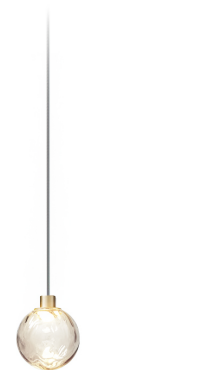

PANZERI

Murané

24V DC
M11705.010.0510

 champagne

Data sheet

CODE	M11705.010.0510
SYSTEM POWER CONSUMPTION	2,7W
EFFICACY	83.5lm/W
LIGHT SOURCE	LED
COLOUR TEMPERATURE	2700K Ra>90
LIGHT DISTRIBUTION	diffused
POWER SUPPLY	24V DC
DRIVER	remote not included
LUMEN OUTPUT	167lm
WEIGHT	0,53 Kg
PROTECTION DEGREE	IP20
COLOUR TOLLERANCES	SDCM 3
PACKING DIMENSIONS	0,0 x 0,0 x 0,0 cm

Multiple suspension lighting fixture for interiors, with direct and indirect light emission. Turned brass wiring support. Diffuser in transparent blown glass. Turned aluminium closing disk in champagne polyacrylic paint. 5m (196,9") long suspension and coaxial power cable in transparent PVC. Provided without power canopy, complete with cable clamp on the cable's free extremity.