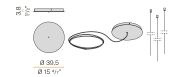

YFR11605.180.A02

Power supply and suspension kit with champagne or mat black canopy, 180W DALI/Push DIM dimmable driver, 5m (196,9") long power cable, griplocks and 5m (196,9") long steel cables. Canopy for power supply up to 3 M116__080.0410 or 2 M116__110.0410 models maximum.