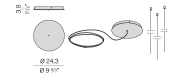

YFR11605.075.A02

Power supply and suspension kit with champagne or mat black canopy, 75W DALI/Push DIM dimmable driver, 5m (196,9") long power cable, griplocks and 5m (196,9") long steel cables. Canopy for power supply up to 1 M116__080.0410 or 1 M116__110.0410 model.