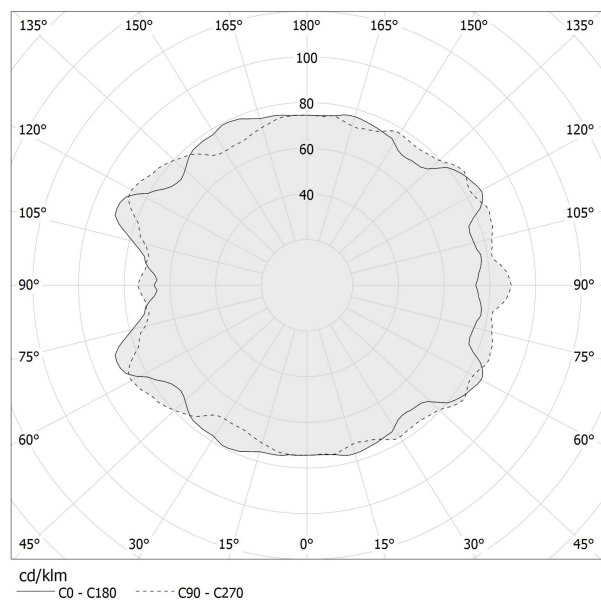

Polar diagram