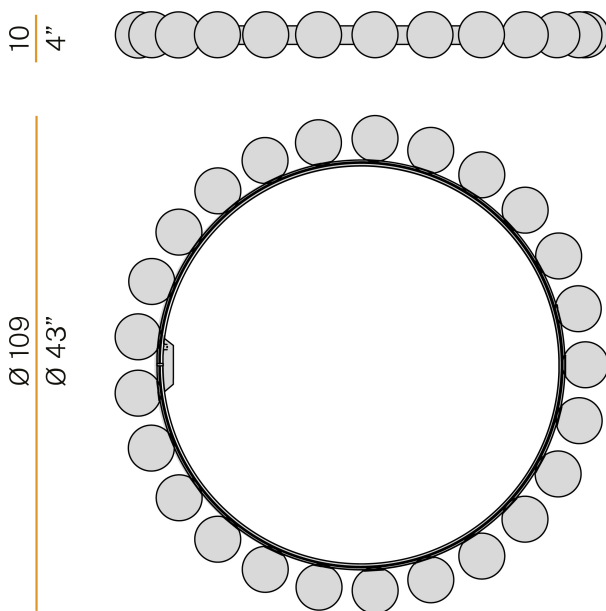

Technical drawing