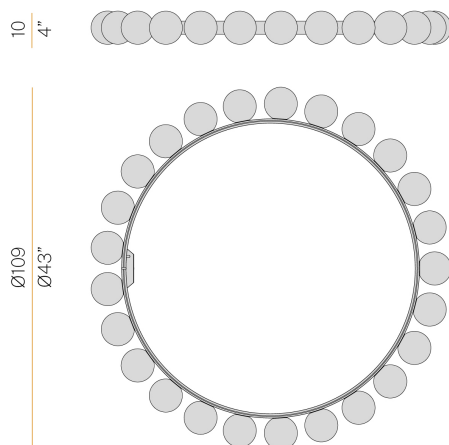

Technical drawing