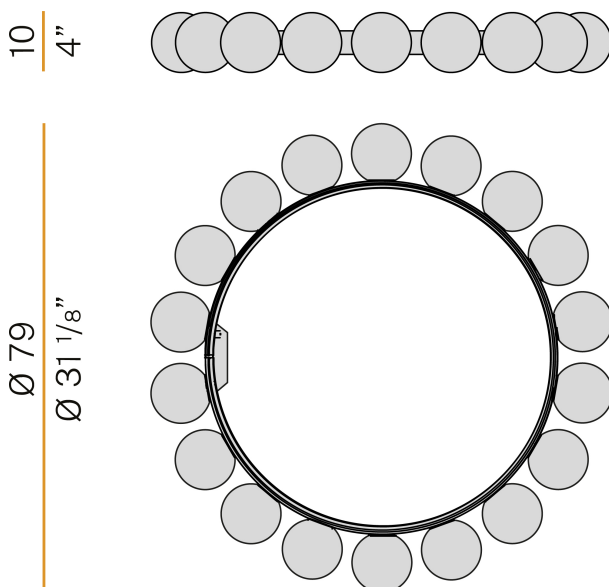

Technical drawing