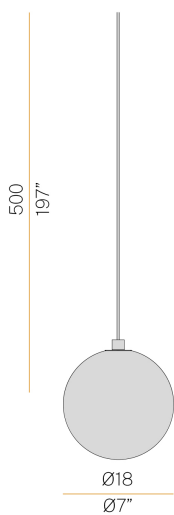

### Data sheet

CODE	M11505.018.0510
SYSTEM POWER CONSUMPTION	2,7W
EFFICACY	83.5lm/W
LIGHT SOURCE	LED
COLOUR TEMPERATURE	2700K Ra>90
LIGHT DISTRIBUTION	diffused
POWER SUPPLY	24V DC
ELECTRICAL CONFIGURATION	24V
DRIVER	remote not included
LUMEN OUTPUT	167lm
WEIGHT	0,92 Kg
PROTECTION DEGREE	IP20
COLOUR TOLLERANCES	SDCM 3
PACKING DIMENSIONS	0,0 x 0,0 x 0,0 cm

Multiple suspension lighting fixture for interiors, with direct and indirect light emission. Turned brass wiring support.

Diffuser in blown glass with bronze colour.

Turned aluminium closing disk in champagne polyacrylic paint.

5m (196,9") long suspension and coaxial power cable in transparent PVC.

Provided without power canopy, complete with cable clamp on the cable's free extremity.

### Polar diagram