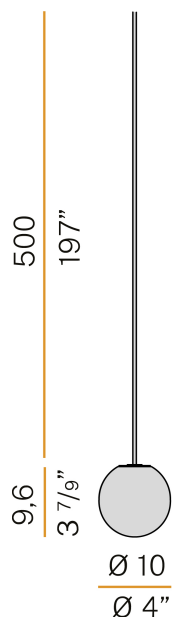

PANZERI

Murané

24V DC
M11505.010.0510

 champagne

Data sheet

CODE	M11505.010.0510
SYSTEM POWER CONSUMPTION	2,7W
EFFICACY	83.5lm/W
LIGHT SOURCE	LED
COLOUR TEMPERATURE	2700K Ra>90
LIGHT DISTRIBUTION	diffused
POWER SUPPLY	24V DC
DRIVER	remote not included
LUMEN OUTPUT	167lm
WEIGHT	0,53 Kg
PROTECTION DEGREE	IP20
COLOUR TOLLERANCES	SDCM 3
PACKING DIMENSIONS	12,0 x 24,0 x 13,0 cm

Multiple suspension lighting fixture for interiors, with direct and indirect light emission. Turned brass wiring support. Diffuser in blown glass with bronze colour. Turned aluminium closing disk in champagne polyacrylic paint. 5m (196,9") long suspension and coaxial power cable in transparent PVC. Provided without power canopy, complete with cable clamp on the cable's free extremity.

Technical drawing

Polar diagram