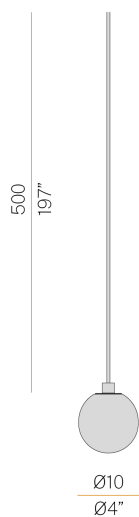

### Data sheet

CODE	M11505.010.0510
SYSTEM POWER CONSUMPTION	2,7W
EFFICACY	83.5lm/W
LIGHT SOURCE	LED
COLOUR TEMPERATURE	2700K Ra>90
LIGHT DISTRIBUTION	diffused
POWER SUPPLY	24V DC
ELECTRICAL CONFIGURATION	24V
DRIVER	remote not included
LUMEN OUTPUT	167lm
WEIGHT	0,42 Kg
PROTECTION DEGREE	IP20
COLOUR TOLLERANCES	SDCM 3
PACKING DIMENSIONS	12,0 x 24,0 x 13,0 cm

Multiple suspension lighting fixture for interiors, with direct and indirect light emission. Turned brass wiring support.  
Diffuser in blown glass with bronze colour.  
Turned aluminium closing disk in champagne polyacrylic paint.  
5m (196,9") long suspension and coaxial power cable in transparent PVC.  
Provided without power canopy, complete with cable clamp on the cable's free extremity.

### Technical drawing

### Polar diagram