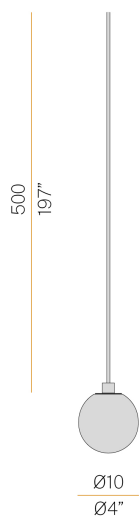

PANZERI

Murané

24V DC 24V
M11505.010.0510

 champagne

Data sheet

CODE	M11505.010.0510
SYSTEM POWER CONSUMPTION	2,7W
EFFICACY	83.5lm/W
LIGHT SOURCE	LED
COLOUR TEMPERATURE	2700K Ra>90
LIGHT DISTRIBUTION	diffused
POWER SUPPLY	24V DC
ELECTRICAL CONFIGURATION	24V
DRIVER	remote not included
LUMEN OUTPUT	167lm
WEIGHT	0,42 Kg
PROTECTION DEGREE	IP20
COLOUR TOLLERANCES	SDCM 3
PACKING DIMENSIONS	12,0 x 24,0 x 13,0 cm

Multiple suspension lighting fixture for interiors, with direct and indirect light emission. Turned brass wiring support.

Diffuser in blown glass with bronze colour.

Turned aluminium closing disk in champagne polyacrylic paint.

5m (196,9") long suspension and coaxial power cable in transparent PVC.

Provided without power canopy, complete with cable clamp on the cable's free extremity.

Technical drawing

Polar diagram