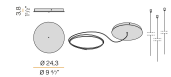

YFR11605.075.A02

Power supply and suspension kit with champagne or mat black canopy, 75W DALI/Push DIM dimmable driver, 5m (196,9") long power cable, griplocks and 5m (196,9") long steel cables. Canopy for power supply up to 1 M116__080.0410 or 1 M116__110.0410 model.