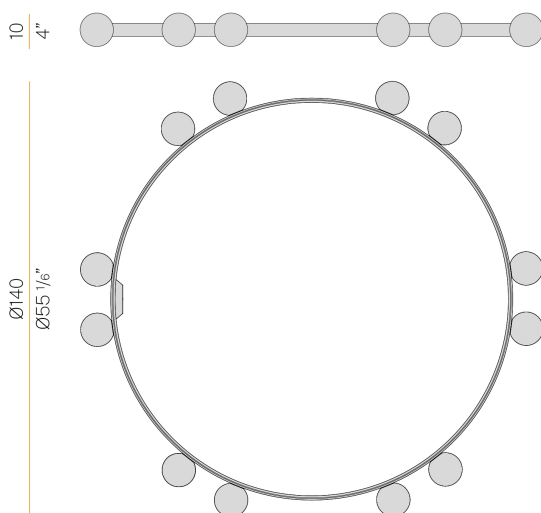

Technical drawing