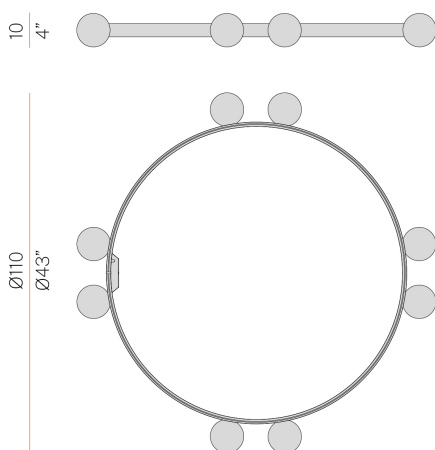

Technical drawing