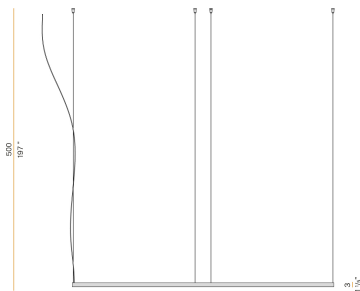

PANZERI

Zero Round

24V DC

M10330.200.0510

titanium

Data sheet

CODE	M10330.200.0510
SYSTEM POWER CONSUMPTION	88W
EFFICACY	92.7lm/W
LIGHT SOURCE	LED
LIGHT SOURCE LIFETIME	L70 (B50) 60.000h
COLOUR TEMPERATURE	2700K Ra>90
LIGHT DISTRIBUTION	diffused
POWER SUPPLY	24V DC
DRIVER	remote not included
NOMINAL LUMINOUS FLUX	11340lm
LUMEN OUTPUT	8158lm
EFFICIENCY	71.9%
WEIGHT	2,34 Kg
PROTECTION DEGREE	IP20
COLOUR TOLLERANCES	SDCM 3
PACKING DIMENSIONS	200,0 x 200,0 x 11,0 cm

Single or multiple suspension lighting fixture for interiors, with direct and indirect light emission.

Bended extruded aluminium structure in white, black, bronze, mat brass or titanium polyacrylic paint.

Extruded polycarbonate diffuser with opaline finish.

Suspension kit with griplocks and 5m (196,9") long steel cables.

5m (196,9") long power cable in transparent PVC.

Provided without power canopy.

Technical drawing