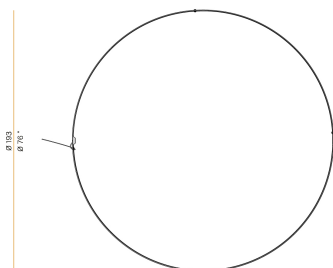

PANZERI

Zero Round

24V DC

M10330.200.0510

titanium

Data sheet

CODE	M10330.200.0510
SYSTEM POWER CONSUMPTION	88W
EFFICACY	92.7lm/W
LIGHT SOURCE	LED
LIGHT SOURCE LIFETIME	L70 (B50) 60.000h
COLOUR TEMPERATURE	2700K Ra>90
LIGHT DISTRIBUTION	diffused
POWER SUPPLY	24V DC
DRIVER	remote not included
NOMINAL LUMINOUS FLUX	11340lm
LUMEN OUTPUT	8158lm
EFFICIENCY	71.9%
WEIGHT	2,34 Kg
PROTECTION DEGREE	IP20
COLOUR TOLLERANCES	SDCM 3
PACKING DIMENSIONS	200,0 x 200,0 x 11,0 cm

Extruded polycarbonate diffuser with opaline finish.

Suspension kit with griplocks and 5m (196,9") long steel cables.

5m (196,9") long power cable in transparent PVC.

Provided without power canopy.

Technical drawing