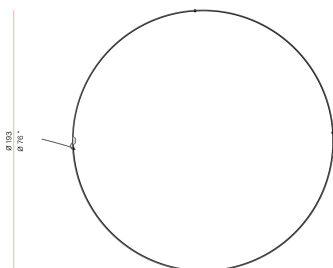

PANZERI

Zero Round

24V DC
M10330.200.0410

titanium

Data sheet

CODE	M10330.200.0410
SYSTEM POWER CONSUMPTION	88W
EFFICACY	92.7lm/W
LIGHT SOURCE	LED
LIGHT SOURCE LIFETIME	L70 (B50) 60.000h
COLOUR TEMPERATURE	3000K Ra>90
LIGHT DISTRIBUTION	diffused
POWER SUPPLY	24V DC
DRIVER	remote not included
NOMINAL LUMINOUS FLUX	11340lm
LUMEN OUTPUT	8158lm
EFFICIENCY	71.9%
WEIGHT	2,34 Kg
PROTECTION DEGREE	IP20
COLOUR TOLLERANCES	SDCM 3
PACKING DIMENSIONS	200,0 x 200,0 x 11,0 cm

Extruded polycarbonate diffuser with opaline finish.

Suspension kit with griplocks and 5m (196,9") long steel cables.

5m (196,9") long power cable in transparent PVC.

Provided without power canopy.

Technical drawing