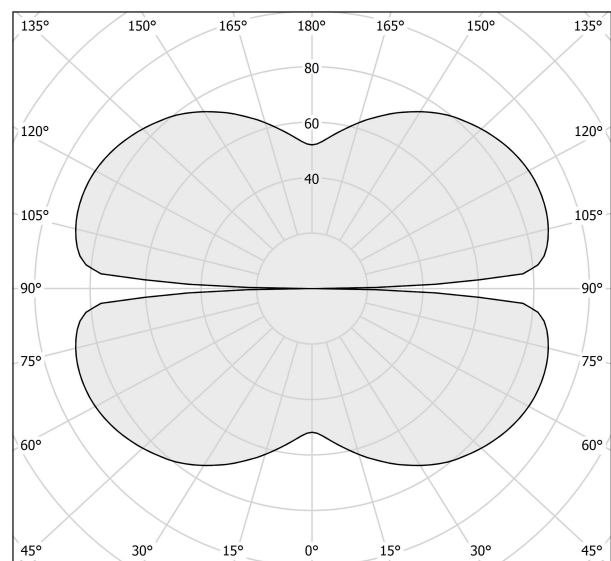

Polar diagram

cd/klm
— C0 - C180   - - - C90 - C270