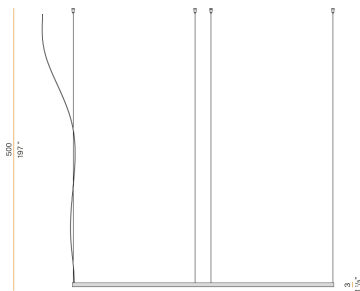

PANZERI

Zero Round

24V DC
M10330.200.0410

titanium

Data sheet

CODE	M10330.200.0410
SYSTEM POWER CONSUMPTION	88W
EFFICACY	92.7lm/W
LIGHT SOURCE	LED
LIGHT SOURCE LIFETIME	L70 (B50) 60.000h
COLOUR TEMPERATURE	3000K Ra>90
LIGHT DISTRIBUTION	diffused
POWER SUPPLY	24V DC
DRIVER	remote not included
NOMINAL LUMINOUS FLUX	11340lm
LUMEN OUTPUT	8158lm
EFFICIENCY	71.9%
WEIGHT	2,34 Kg
PROTECTION DEGREE	IP20
COLOUR TOLLERANCES	SDCM 3
PACKING DIMENSIONS	200,0 x 200,0 x 11,0 cm

Single or multiple suspension lighting fixture for interiors, with direct and indirect light emission.

Bended extruded aluminium structure in white, black, bronze, mat brass or titanium polyacrylic paint.

Extruded polycarbonate diffuser with opaline finish.

Suspension kit with griplocks and 5m (196,9") long steel cables.

5m (196,9") long power cable in transparent PVC.

Provided without power canopy.

Technical drawing