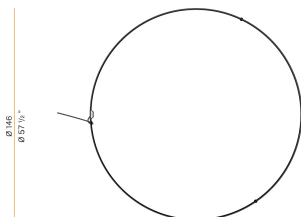

PANZERI

Zero Round

24V DC

M10330.150.0410

titanium

Data sheet

CODE	M10330.150.0410
SYSTEM POWER CONSUMPTION	71W
EFFICACY	86.2lm/W
LIGHT SOURCE	LED
LIGHT SOURCE LIFETIME	L70 (B50) 60.000h
COLOUR TEMPERATURE	3000K Ra>90
LIGHT DISTRIBUTION	diffused
POWER SUPPLY	24V DC
DRIVER	remote not included
NOMINAL LUMINOUS FLUX	8505lm
LUMEN OUTPUT	6120lm
EFFICIENCY	72%
WEIGHT	1,58 Kg
PROTECTION DEGREE	IP20
COLOUR TOLLERANCES	SDCM 3
PACKING DIMENSIONS	160,0 x 160,0 x 11,0 cm

Single or multiple suspension lighting fixture for interiors, with direct and indirect light emission.

Bended extruded aluminium structure in white, black, bronze, mat brass or titanium polyacrylic paint.

Extruded polycarbonate diffuser with opaline finish.

Suspension kit with griplocks and 5m (196,9") long steel cables.

5m (196,9") long power cable in transparent PVC.

Provided without power canopy.

Technical drawing