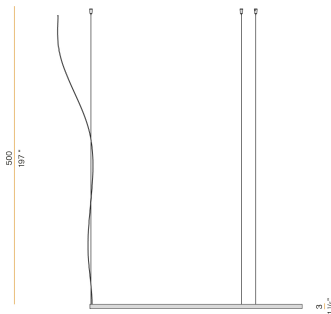

PANZERI

Zero Round

24V DC

M10330.150.0410

titanium

Data sheet

CODE	M10330.150.0410
SYSTEM POWER CONSUMPTION	71W
EFFICACY	86.2lm/W
LIGHT SOURCE	LED
LIGHT SOURCE LIFETIME	L70 (B50) 60.000h
COLOUR TEMPERATURE	3000K Ra>90
LIGHT DISTRIBUTION	diffused
POWER SUPPLY	24V DC
DRIVER	remote not included
NOMINAL LUMINOUS FLUX	8505lm
LUMEN OUTPUT	6120lm
EFFICIENCY	72%
WEIGHT	1,58 Kg
PROTECTION DEGREE	IP20
COLOUR TOLLERANCES	SDCM 3
PACKING DIMENSIONS	160,0 x 160,0 x 11,0 cm

Single or multiple suspension lighting fixture for interiors, with direct and indirect light emission.

Bended extruded aluminium structure in white, black, bronze, mat brass or titanium polyacrylic paint.

Extruded polycarbonate diffuser with opaline finish.

Suspension kit with griplocks and 5m (196,9") long steel cables.

5m (196,9") long power cable in transparent PVC.

Provided without power canopy.

Technical drawing