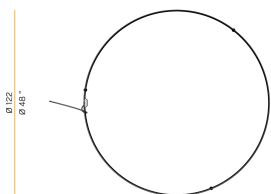

PANZERI

Zero Round

24V DC

M10330.125.0510

titanium

Data sheet

CODE	M10330.125.0510
SYSTEM POWER CONSUMPTION	62W
EFFICACY	82.24lm/W
LIGHT SOURCE	LED
LIGHT SOURCE LIFETIME	L70 (B50) 60.000h
COLOUR TEMPERATURE	2700K Ra>90
LIGHT DISTRIBUTION	diffused
POWER SUPPLY	24V DC
DRIVER	remote not included
NOMINAL LUMINOUS FLUX	7088lm
LUMEN OUTPUT	5099lm
EFFICIENCY	71.9%
WEIGHT	1,50 Kg
PROTECTION DEGREE	IP20
COLOUR TOLLERANCES	SDCM 3
PACKING DIMENSIONS	132,0 x 132,0 x 9,0 cm

Single or multiple suspension lighting fixture for interiors, with direct and indirect light emission.

Bended extruded aluminium structure in white, black, bronze, mat brass or titanium polyacrylic paint.

Extruded polycarbonate diffuser with opaline finish.

Suspension kit with griplocks and 5m (196,9") long steel cables.

5m (196,9") long power cable in transparent PVC.

Provided without power canopy.

Technical drawing