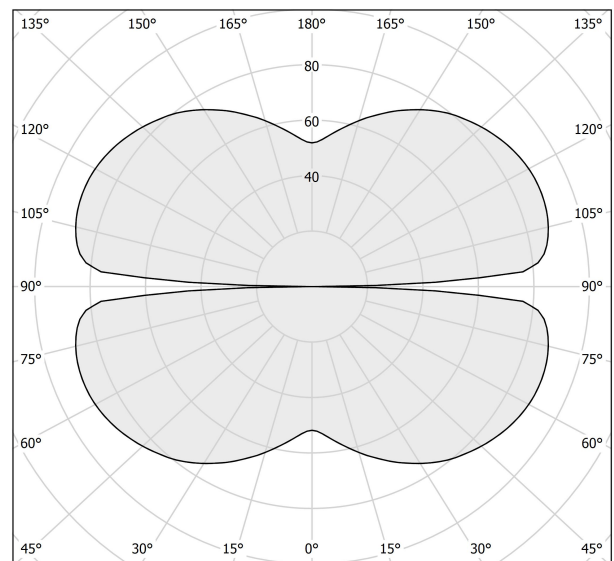

Polar diagram

cd/klm
— C0 - C180   - - - C90 - C270