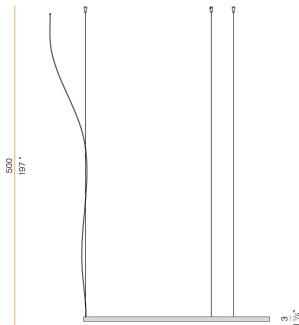

PANZERI

Zero Round

24V DC

M10330.125.0510

titanium

Data sheet

CODE	M10330.125.0510
SYSTEM POWER CONSUMPTION	62W
EFFICACY	82.24lm/W
LIGHT SOURCE	LED
LIGHT SOURCE LIFETIME	L70 (B50) 60.000h
COLOUR TEMPERATURE	2700K Ra>90
LIGHT DISTRIBUTION	diffused
POWER SUPPLY	24V DC
DRIVER	remote not included
NOMINAL LUMINOUS FLUX	7088lm
LUMEN OUTPUT	5099lm
EFFICIENCY	71.9%
WEIGHT	1,50 Kg
PROTECTION DEGREE	IP20
COLOUR TOLLERANCES	SDCM 3
PACKING DIMENSIONS	132,0 x 132,0 x 9,0 cm

Single or multiple suspension lighting fixture for interiors, with direct and indirect light emission.

Bended extruded aluminium structure in white, black, bronze, mat brass or titanium polyacrylic paint.

Extruded polycarbonate diffuser with opaline finish.

Suspension kit with griplocks and 5m (196,9") long steel cables.

5m (196,9") long power cable in transparent PVC.

Provided without power canopy.

Technical drawing