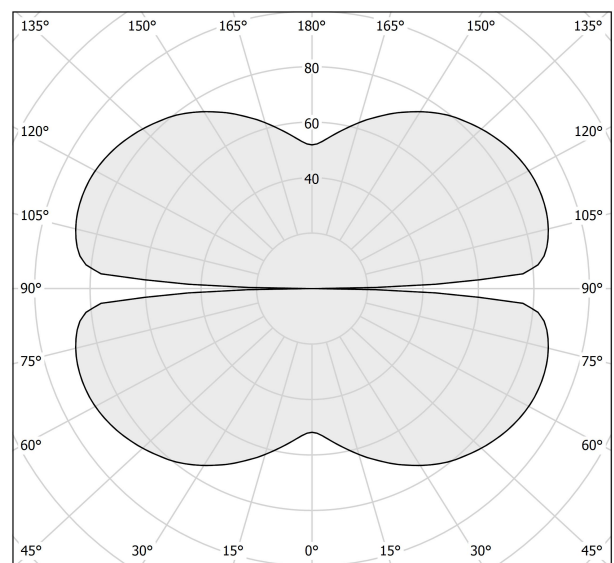

Polar diagram

cd/klm
— C0 - C180   - - - C90 - C270