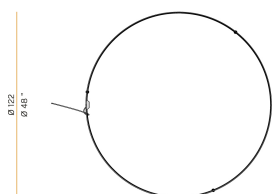

Technical drawing