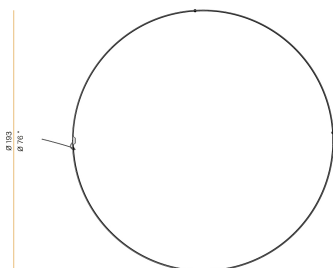

PANZERI

Zero Round

24V DC

M10319.200.0510

 mat brass

Data sheet

CODE	M10319.200.0510
SYSTEM POWER CONSUMPTION	88W
EFFICACY	92.7lm/W
LIGHT SOURCE	LED
LIGHT SOURCE LIFETIME	L70 (B50) 60.000h
COLOUR TEMPERATURE	2700K Ra>90
LIGHT DISTRIBUTION	diffused
POWER SUPPLY	24V DC
DRIVER	remote not included
NOMINAL LUMINOUS FLUX	11340lm
LUMEN OUTPUT	8158lm
EFFICIENCY	71.9%
WEIGHT	2,34 Kg
PROTECTION DEGREE	IP20
COLOUR TOLLERANCES	SDCM 3
PACKING DIMENSIONS	200,0 x 200,0 x 11,0 cm

Extruded polycarbonate diffuser with opaline finish.

Suspension kit with griplocks and 5m (196,9") long steel cables.

5m (196,9") long power cable in transparent PVC.

Provided without power canopy.

Technical drawing