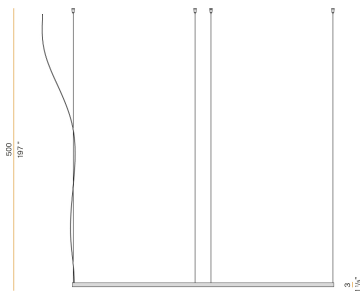

PANZERI

Zero Round

24V DC

M10319.200.0510

 mat brass

Data sheet

CODE	M10319.200.0510
SYSTEM POWER CONSUMPTION	88W
EFFICACY	92.7lm/W
LIGHT SOURCE	LED
LIGHT SOURCE LIFETIME	L70 (B50) 60.000h
COLOUR TEMPERATURE	2700K Ra>90
LIGHT DISTRIBUTION	diffused
POWER SUPPLY	24V DC
DRIVER	remote not included
NOMINAL LUMINOUS FLUX	11340lm
LUMEN OUTPUT	8158lm
EFFICIENCY	71.9%
WEIGHT	2,34 Kg
PROTECTION DEGREE	IP20
COLOUR TOLLERANCES	SDCM 3
PACKING DIMENSIONS	200,0 x 200,0 x 11,0 cm

Single or multiple suspension lighting fixture for interiors, with direct and indirect light emission.

Bended extruded aluminium structure in white, black, bronze, mat brass or titanium polyacrylic paint.

Extruded polycarbonate diffuser with opaline finish.

Suspension kit with griplocks and 5m (196,9") long steel cables.

5m (196,9") long power cable in transparent PVC.

Provided without power canopy.

Technical drawing