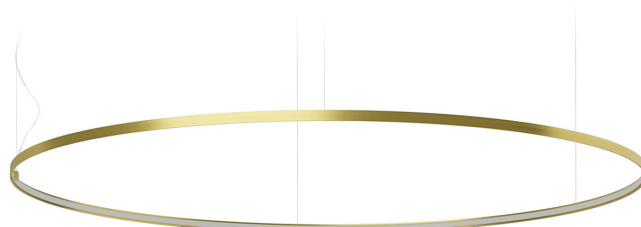

## Zero Round

24V DC

M10319.200.0410

 mat brass

### Data sheet

CODE	M10319.200.0410
SYSTEM POWER CONSUMPTION	88W
EFFICACY	92.7lm/W
LIGHT SOURCE	LED
LIGHT SOURCE LIFETIME	L70 (B50) 60.000h
COLOUR TEMPERATURE	3000K Ra>90
LIGHT DISTRIBUTION	diffused
POWER SUPPLY	24V DC
DRIVER	remote not included
NOMINAL LUMINOUS FLUX	11340lm
LUMEN OUTPUT	8158lm
EFFICIENCY	71.9%
WEIGHT	2,34 Kg
PROTECTION DEGREE	IP20
COLOUR TOLLERANCES	SDCM 3
PACKING DIMENSIONS	200,0 x 200,0 x 11,0 cm

Single or multiple suspension lighting fixture for interiors, with direct and indirect light emission.

Bended extruded aluminium structure in white, black, bronze, mat brass or titanium polyacrylic paint.

Extruded polycarbonate diffuser with opaline finish.

Suspension kit with griplocks and 5m (196,9") long steel cables.

5m (196,9") long power cable in transparent PVC.

Provided without power canopy.