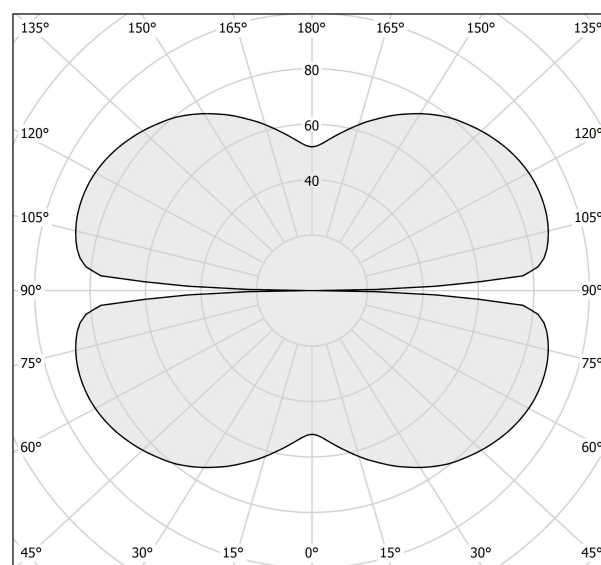

Polar diagram

cd/klm
— C0 - C180   - - - C90 - C270