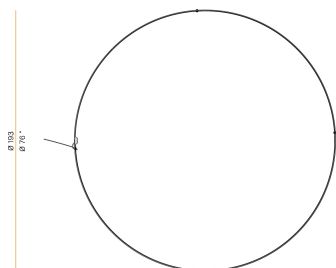

Technical drawing