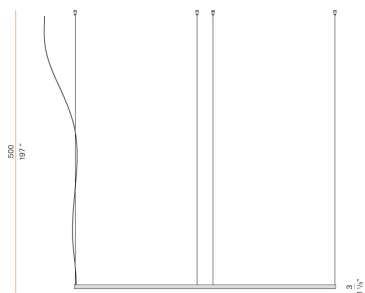

### Data sheet

CODE	M10319.200.0410
SYSTEM POWER CONSUMPTION	88W
EFFICACY	92.7lm/W
LIGHT SOURCE	LED
LIGHT SOURCE LIFETIME	L70 (B50) 60.000h
COLOUR TEMPERATURE	3000K Ra>90
LIGHT DISTRIBUTION	diffused
POWER SUPPLY	24V DC
DRIVER	remote not included
NOMINAL LUMINOUS FLUX	11340lm
LUMEN OUTPUT	8158lm
EFFICIENCY	71.9%
WEIGHT	2,34 Kg
PROTECTION DEGREE	IP20
COLOUR TOLLERANCES	SDCM 3
PACKING DIMENSIONS	200,0 x 200,0 x 11,0 cm

### Technical drawing