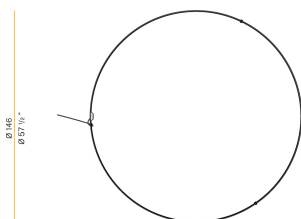

Technical drawing