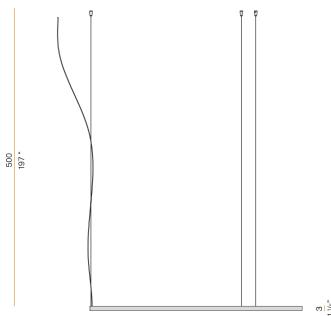

### Data sheet

CODE	M10319.150.0510
SYSTEM POWER CONSUMPTION	71W
EFFICACY	86.2lm/W
LIGHT SOURCE	LED
LIGHT SOURCE LIFETIME	L70 (B50) 60.000h
COLOUR TEMPERATURE	2700K Ra>90
LIGHT DISTRIBUTION	diffused
POWER SUPPLY	24V DC
DRIVER	remote not included
NOMINAL LUMINOUS FLUX	8505lm
LUMEN OUTPUT	6120lm
EFFICIENCY	72%
WEIGHT	1,58 Kg
PROTECTION DEGREE	IP20
COLOUR TOLLERANCES	SDCM 3
PACKING DIMENSIONS	160,0 x 160,0 x 11,0 cm

Single or multiple suspension lighting fixture for interiors, with direct and indirect light emission.

Bended extruded aluminium structure in white, black, bronze, mat brass or titanium polyacrylic paint.

Extruded polycarbonate diffuser with opaline finish.

Suspension kit with griplocks and 5m (196,9") long steel cables.

5m (196,9") long power cable in transparent PVC.

Provided without power canopy.

### Technical drawing