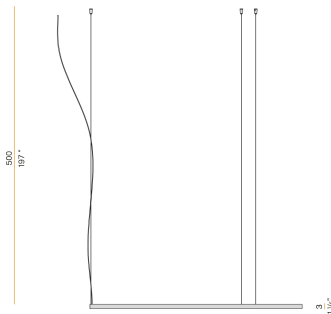

PANZERI

Zero Round

24V DC
M10319.150.0410

 mat brass

Data sheet

CODE	M10319.150.0410
SYSTEM POWER CONSUMPTION	71W
EFFICACY	86.2lm/W
LIGHT SOURCE	LED
LIGHT SOURCE LIFETIME	L70 (B50) 60.000h
COLOUR TEMPERATURE	3000K Ra>90
LIGHT DISTRIBUTION	diffused
POWER SUPPLY	24V DC
DRIVER	remote not included
NOMINAL LUMINOUS FLUX	8505lm
LUMEN OUTPUT	6120lm
EFFICIENCY	72%
WEIGHT	1,58 Kg
PROTECTION DEGREE	IP20
COLOUR TOLLERANCES	SDCM 3
PACKING DIMENSIONS	160,0 x 160,0 x 11,0 cm

Single or multiple suspension lighting fixture for interiors, with direct and indirect light emission.

Bended extruded aluminium structure in white, black, bronze, mat brass or titanium polyacrylic paint.

Extruded polycarbonate diffuser with opaline finish.

Suspension kit with griplocks and 5m (196,9") long steel cables.

5m (196,9") long power cable in transparent PVC.

Provided without power canopy.

Technical drawing