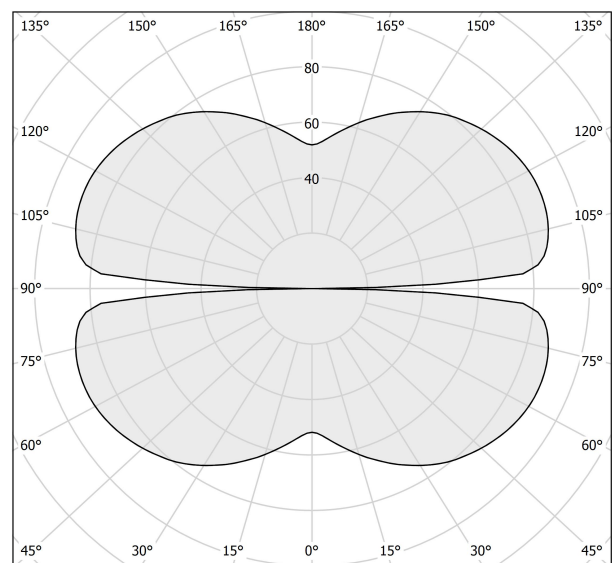

Polar diagram

cd/klm
— C0 - C180   - - - C90 - C270