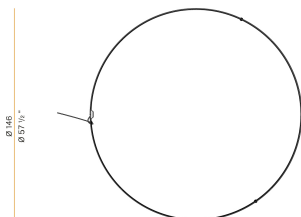

PANZERI

Zero Round

24V DC
M10319.150.0410

 mat brass

Data sheet

CODE	M10319.150.0410
SYSTEM POWER CONSUMPTION	71W
EFFICACY	86.2lm/W
LIGHT SOURCE	LED
LIGHT SOURCE LIFETIME	L70 (B50) 60.000h
COLOUR TEMPERATURE	3000K Ra>90
LIGHT DISTRIBUTION	diffused
POWER SUPPLY	24V DC
DRIVER	remote not included
NOMINAL LUMINOUS FLUX	8505lm
LUMEN OUTPUT	6120lm
EFFICIENCY	72%
WEIGHT	1,58 Kg
PROTECTION DEGREE	IP20
COLOUR TOLLERANCES	SDCM 3
PACKING DIMENSIONS	160,0 x 160,0 x 11,0 cm

Single or multiple suspension lighting fixture for interiors, with direct and indirect light emission.

Bended extruded aluminium structure in white, black, bronze, mat brass or titanium polyacrylic paint.

Extruded polycarbonate diffuser with opaline finish.

Suspension kit with griplocks and 5m (196,9") long steel cables.

5m (196,9") long power cable in transparent PVC.

Provided without power canopy.

Technical drawing