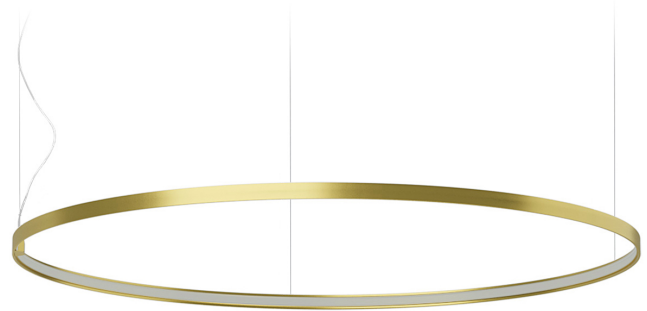

## Zero Round

24V DC  
M10319.125.0510

 mat brass

### Data sheet

CODE	M10319.125.0510
SYSTEM POWER CONSUMPTION	62W
EFFICACY	82.24lm/W
LIGHT SOURCE	LED
LIGHT SOURCE LIFETIME	L70 (B50) 60.000h
COLOUR TEMPERATURE	2700K Ra>90
LIGHT DISTRIBUTION	diffused
POWER SUPPLY	24V DC
DRIVER	remote not included
NOMINAL LUMINOUS FLUX	7088lm
LUMEN OUTPUT	5099lm
EFFICIENCY	71.9%
WEIGHT	1,50 Kg
PROTECTION DEGREE	IP20
COLOUR TOLLERANCES	SDCM 3
PACKING DIMENSIONS	132,0 x 132,0 x 9,0 cm

Single or multiple suspension lighting fixture for interiors, with direct and indirect light emission.

Bended extruded aluminium structure in white, black, bronze, mat brass or titanium polyacrylic paint.

Extruded polycarbonate diffuser with opaline finish.

Suspension kit with griplocks and 5m (196,9") long steel cables.

5m (196,9") long power cable in transparent PVC.

Provided without power canopy.