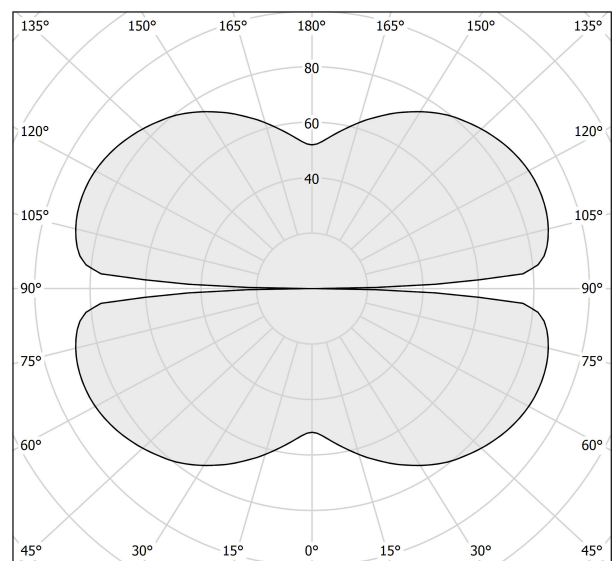

Polar diagram

cd/klm
— C0 - C180   - - - C90 - C270