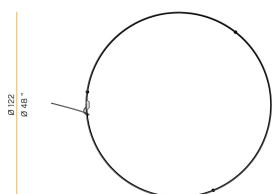

PANZERI

Zero Round

24V DC
M10319.125.0410

 mat brass

Data sheet

CODE	M10319.125.0410
SYSTEM POWER CONSUMPTION	62W
EFFICACY	82.24lm/W
LIGHT SOURCE	LED
LIGHT SOURCE LIFETIME	L70 (B50) 60.000h
COLOUR TEMPERATURE	3000K Ra>90
LIGHT DISTRIBUTION	diffused
POWER SUPPLY	24V DC
DRIVER	remote not included
NOMINAL LUMINOUS FLUX	7088lm
LUMEN OUTPUT	5099lm
EFFICIENCY	71.9%
WEIGHT	1,50 Kg
PROTECTION DEGREE	IP20
COLOUR TOLLERANCES	SDCM 3
PACKING DIMENSIONS	132,0 x 132,0 x 9,0 cm

Single or multiple suspension lighting fixture for interiors, with direct and indirect light emission.

Bended extruded aluminium structure in white, black, bronze, mat brass or titanium polyacrylic paint.

Extruded polycarbonate diffuser with opaline finish.

Suspension kit with griplocks and 5m (196,9") long steel cables.

5m (196,9") long power cable in transparent PVC.

Provided without power canopy.

Technical drawing