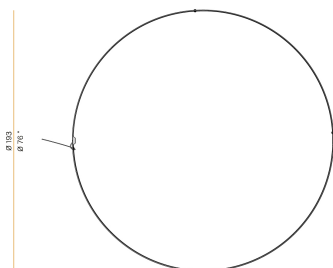

PANZERI

Zero Round

24V DC

M10317.200.0410

bronze

Data sheet

CODE	M10317.200.0410
SYSTEM POWER CONSUMPTION	88W
EFFICACY	92.7lm/W
LIGHT SOURCE	LED
LIGHT SOURCE LIFETIME	L70 (B50) 60.000h
COLOUR TEMPERATURE	3000K Ra>90
LIGHT DISTRIBUTION	diffused
POWER SUPPLY	24V DC
DRIVER	remote not included
NOMINAL LUMINOUS FLUX	11340lm
LUMEN OUTPUT	8158lm
EFFICIENCY	71.9%
WEIGHT	2,34 Kg
PROTECTION DEGREE	IP20
COLOUR TOLLERANCES	SDCM 3
PACKING DIMENSIONS	200,0 x 200,0 x 11,0 cm

Extruded polycarbonate diffuser with opaline finish.

Suspension kit with griplocks and 5m (196,9") long steel cables.

5m (196,9") long power cable in transparent PVC.

Provided without power canopy.

Technical drawing