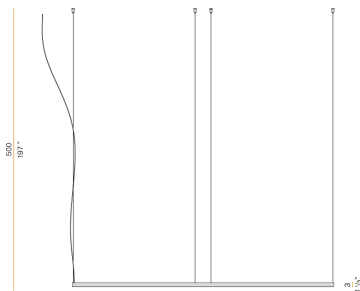

PANZERI

Zero Round

24V DC

M10317.200.0410

bronze

Data sheet

CODE	M10317.200.0410
SYSTEM POWER CONSUMPTION	88W
EFFICACY	92.7lm/W
LIGHT SOURCE	LED
LIGHT SOURCE LIFETIME	L70 (B50) 60.000h
COLOUR TEMPERATURE	3000K Ra>90
LIGHT DISTRIBUTION	diffused
POWER SUPPLY	24V DC
DRIVER	remote not included
NOMINAL LUMINOUS FLUX	11340lm
LUMEN OUTPUT	8158lm
EFFICIENCY	71.9%
WEIGHT	2,34 Kg
PROTECTION DEGREE	IP20
COLOUR TOLLERANCES	SDCM 3
PACKING DIMENSIONS	200,0 x 200,0 x 11,0 cm

Single or multiple suspension lighting fixture for interiors, with direct and indirect light emission.

Bended extruded aluminium structure in white, black, bronze, mat brass or titanium polyacrylic paint.

Extruded polycarbonate diffuser with opaline finish.

Suspension kit with griplocks and 5m (196,9") long steel cables.

5m (196,9") long power cable in transparent PVC.

Provided without power canopy.

Technical drawing