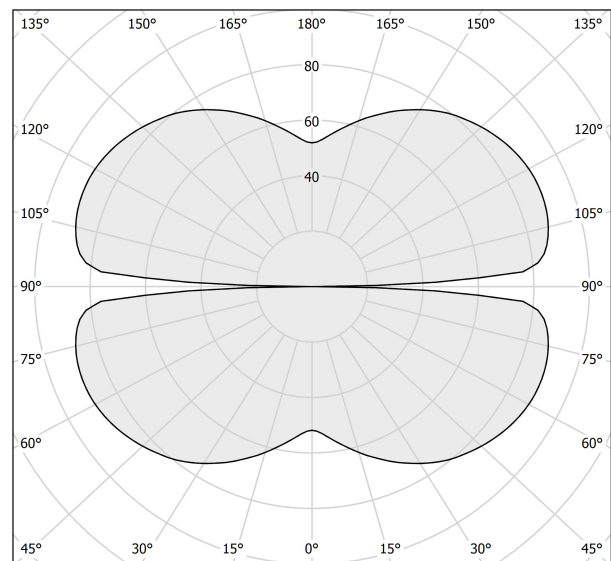

Polar diagram

cd/klm
— C0 - C180   - - - C90 - C270