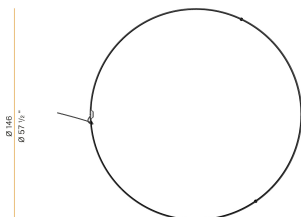

Technical drawing