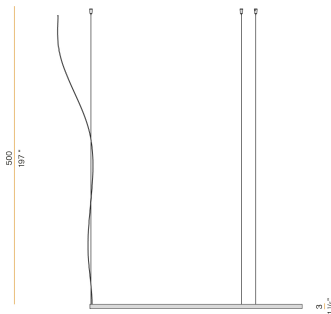

### Data sheet

CODE	M10317.150.0510
SYSTEM POWER CONSUMPTION	71W
EFFICACY	86.2lm/W
LIGHT SOURCE	LED
LIGHT SOURCE LIFETIME	L70 (B50) 60.000h
COLOUR TEMPERATURE	2700K Ra>90
LIGHT DISTRIBUTION	diffused
POWER SUPPLY	24V DC
DRIVER	remote not included
NOMINAL LUMINOUS FLUX	8505lm
LUMEN OUTPUT	6120lm
EFFICIENCY	72%
WEIGHT	1,58 Kg
PROTECTION DEGREE	IP20
COLOUR TOLLERANCES	SDCM 3
PACKING DIMENSIONS	160,0 x 160,0 x 11,0 cm

Single or multiple suspension lighting fixture for interiors, with direct and indirect light emission.

Bended extruded aluminium structure in white, black, bronze, mat brass or titanium polyacrylic paint.

Extruded polycarbonate diffuser with opaline finish.

Suspension kit with griplocks and 5m (196,9") long steel cables.

5m (196,9") long power cable in transparent PVC.

Provided without power canopy.

### Technical drawing