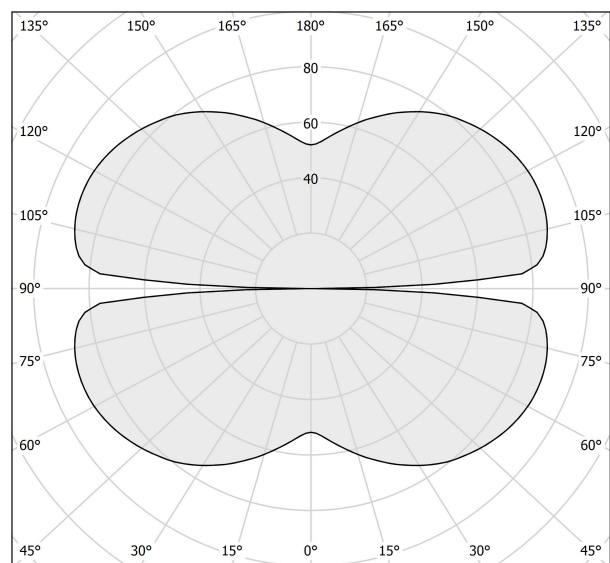

Polar diagram

cd/klm
— C0 - C180   - - - C90 - C270