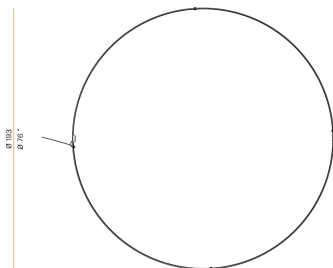

PANZERI

Zero Round

24V DC

M10302.200.0510

● black

Data sheet

CODE	M10302.200.0510
SYSTEM POWER CONSUMPTION	88W
EFFICACY	92.7lm/W
LIGHT SOURCE	LED
LIGHT SOURCE LIFETIME	L70 (B50) 60.000h
COLOUR TEMPERATURE	2700K Ra>90
LIGHT DISTRIBUTION	diffused
POWER SUPPLY	24V DC
DRIVER	remote not included
NOMINAL LUMINOUS FLUX	11340lm
LUMEN OUTPUT	8158lm
EFFICIENCY	71.9%
WEIGHT	2,34 Kg
PROTECTION DEGREE	IP20
COLOUR TOLLERANCES	SDCM 3
PACKING DIMENSIONS	200,0 x 200,0 x 11,0 cm

Extruded polycarbonate diffuser with opaline finish.

Suspension kit with griplocks and 5m (196,9") long steel cables.

5m (196,9") long power cable in transparent PVC.

Provided without power canopy.

Technical drawing