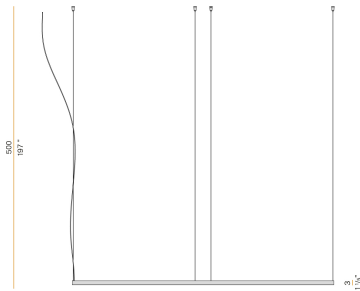

PANZERI

Zero Round

24V DC

M10302.200.0510

● black

Data sheet

CODE	M10302.200.0510
SYSTEM POWER CONSUMPTION	88W
EFFICACY	92.7lm/W
LIGHT SOURCE	LED
LIGHT SOURCE LIFETIME	L70 (B50) 60.000h
COLOUR TEMPERATURE	2700K Ra>90
LIGHT DISTRIBUTION	diffused
POWER SUPPLY	24V DC
DRIVER	remote not included
NOMINAL LUMINOUS FLUX	11340lm
LUMEN OUTPUT	8158lm
EFFICIENCY	71.9%
WEIGHT	2,34 Kg
PROTECTION DEGREE	IP20
COLOUR TOLLERANCES	SDCM 3
PACKING DIMENSIONS	200,0 x 200,0 x 11,0 cm

Single or multiple suspension lighting fixture for interiors, with direct and indirect light emission.

Bended extruded aluminium structure in white, black, bronze, mat brass or titanium polyacrylic paint.

Extruded polycarbonate diffuser with opaline finish.

Suspension kit with griplocks and 5m (196,9") long steel cables.

5m (196,9") long power cable in transparent PVC.

Provided without power canopy.

Technical drawing