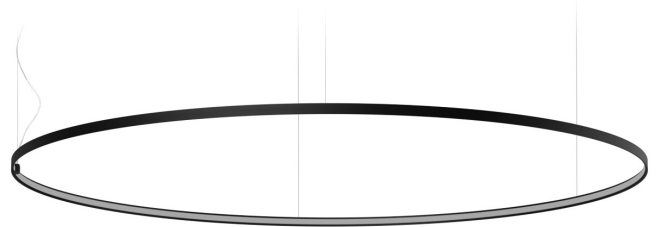

PANZERI

Zero Round

24V DC

M10302.200.0510

● black

Data sheet

CODE	M10302.200.0510
SYSTEM POWER CONSUMPTION	88W
EFFICACY	92.7lm/W
LIGHT SOURCE	LED
LIGHT SOURCE LIFETIME	L70 (B50) 60.000h
COLOUR TEMPERATURE	2700K Ra>90
LIGHT DISTRIBUTION	diffused
POWER SUPPLY	24V DC
DRIVER	remote not included
NOMINAL LUMINOUS FLUX	11340lm
LUMEN OUTPUT	8158lm
EFFICIENCY	71.9%
WEIGHT	2,34 Kg
PROTECTION DEGREE	IP20
COLOUR TOLLERANCES	SDCM 3
PACKING DIMENSIONS	200,0 x 200,0 x 11,0 cm

Single or multiple suspension lighting fixture for interiors, with direct and indirect light emission.

Bended extruded aluminium structure in white, black, bronze, mat brass or titanium polyacrylic paint.

Extruded polycarbonate diffuser with opaline finish.

Suspension kit with griplocks and 5m (196,9") long steel cables.

5m (196,9") long power cable in transparent PVC.

Provided without power canopy.

Technical drawing