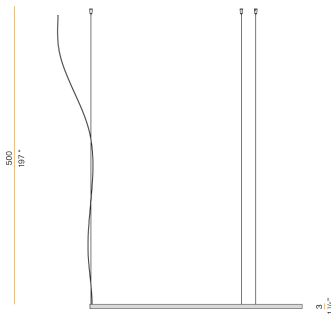

PANZERI

Zero Round

24V DC

M10302.150.0510

● black

Data sheet

CODE	M10302.150.0510
SYSTEM POWER CONSUMPTION	71W
EFFICACY	86.2lm/W
LIGHT SOURCE	LED
LIGHT SOURCE LIFETIME	L70 (B50) 60.000h
COLOUR TEMPERATURE	2700K Ra>90
LIGHT DISTRIBUTION	diffused
POWER SUPPLY	24V DC
DRIVER	remote not included
NOMINAL LUMINOUS FLUX	8505lm
LUMEN OUTPUT	6120lm
EFFICIENCY	72%
WEIGHT	1,58 Kg
PROTECTION DEGREE	IP20
COLOUR TOLLERANCES	SDCM 3
PACKING DIMENSIONS	160,0 x 160,0 x 11,0 cm

Single or multiple suspension lighting fixture for interiors, with direct and indirect light emission.

Bended extruded aluminium structure in white, black, bronze, mat brass or titanium polyacrylic paint.

Extruded polycarbonate diffuser with opaline finish.

Suspension kit with griplocks and 5m (196,9") long steel cables.

5m (196,9") long power cable in transparent PVC.

Provided without power canopy.

Technical drawing