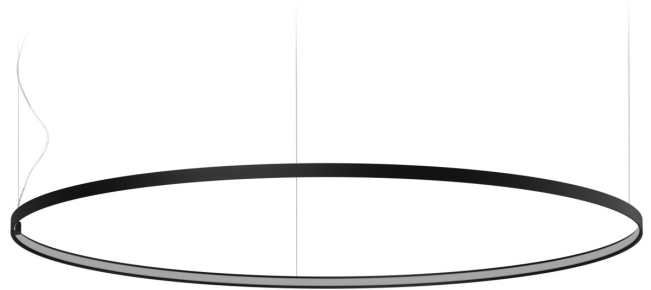

PANZERI

Zero Round

24V DC

M10302.150.0510

● black

Data sheet

CODE	M10302.150.0510
SYSTEM POWER CONSUMPTION	71W
EFFICACY	86.2lm/W
LIGHT SOURCE	LED
LIGHT SOURCE LIFETIME	L70 (B50) 60.000h
COLOUR TEMPERATURE	2700K Ra>90
LIGHT DISTRIBUTION	diffused
POWER SUPPLY	24V DC
DRIVER	remote not included
NOMINAL LUMINOUS FLUX	8505lm
LUMEN OUTPUT	6120lm
EFFICIENCY	72%
WEIGHT	1,58 Kg
PROTECTION DEGREE	IP20
COLOUR TOLLERANCES	SDCM 3
PACKING DIMENSIONS	160,0 x 160,0 x 11,0 cm

Single or multiple suspension lighting fixture for interiors, with direct and indirect light emission.

Bended extruded aluminium structure in white, black, bronze, mat brass or titanium polyacrylic paint.

Extruded polycarbonate diffuser with opaline finish.

Suspension kit with griplocks and 5m (196,9") long steel cables.

5m (196,9") long power cable in transparent PVC.

Provided without power canopy.

Technical drawing