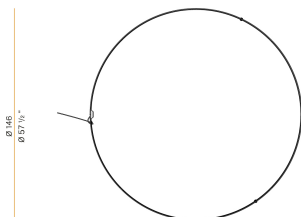

PANZERI

Zero Round

24V DC

M10302.150.0510

● black

Data sheet

CODE	M10302.150.0510
SYSTEM POWER CONSUMPTION	71W
EFFICACY	86.2lm/W
LIGHT SOURCE	LED
LIGHT SOURCE LIFETIME	L70 (B50) 60.000h
COLOUR TEMPERATURE	2700K Ra>90
LIGHT DISTRIBUTION	diffused
POWER SUPPLY	24V DC
DRIVER	remote not included
NOMINAL LUMINOUS FLUX	8505lm
LUMEN OUTPUT	6120lm
EFFICIENCY	72%
WEIGHT	1,58 Kg
PROTECTION DEGREE	IP20
COLOUR TOLLERANCES	SDCM 3
PACKING DIMENSIONS	160,0 x 160,0 x 11,0 cm

Single or multiple suspension lighting fixture for interiors, with direct and indirect light emission.

Bended extruded aluminium structure in white, black, bronze, mat brass or titanium polyacrylic paint.

Extruded polycarbonate diffuser with opaline finish.

Suspension kit with griplocks and 5m (196,9") long steel cables.

5m (196,9") long power cable in transparent PVC.

Provided without power canopy.

Technical drawing