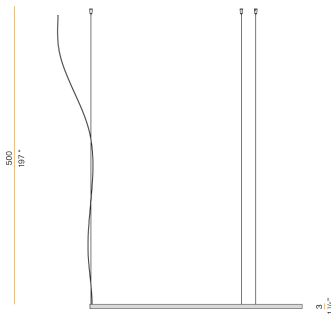

PANZERI

Zero Round

24V DC

M10302.150.0410

● black

Data sheet

CODE	M10302.150.0410
SYSTEM POWER CONSUMPTION	71W
EFFICACY	86.2lm/W
LIGHT SOURCE	LED
LIGHT SOURCE LIFETIME	L70 (B50) 60.000h
COLOUR TEMPERATURE	3000K Ra>90
LIGHT DISTRIBUTION	diffused
POWER SUPPLY	24V DC
DRIVER	remote not included
NOMINAL LUMINOUS FLUX	8505lm
LUMEN OUTPUT	6120lm
EFFICIENCY	72%
WEIGHT	1,58 Kg
PROTECTION DEGREE	IP20
COLOUR TOLLERANCES	SDCM 3
PACKING DIMENSIONS	160,0 x 160,0 x 11,0 cm

Single or multiple suspension lighting fixture for interiors, with direct and indirect light emission.

Bended extruded aluminium structure in white, black, bronze, mat brass or titanium polyacrylic paint.

Extruded polycarbonate diffuser with opaline finish.

Suspension kit with griplocks and 5m (196,9") long steel cables.

5m (196,9") long power cable in transparent PVC.

Provided without power canopy.

Technical drawing