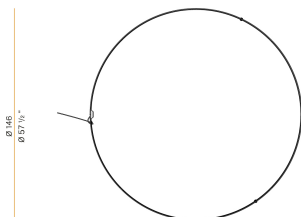

PANZERI

Zero Round

24V DC

M10302.150.0410

● black

Data sheet

CODE	M10302.150.0410
SYSTEM POWER CONSUMPTION	71W
EFFICACY	86.2lm/W
LIGHT SOURCE	LED
LIGHT SOURCE LIFETIME	L70 (B50) 60.000h
COLOUR TEMPERATURE	3000K Ra>90
LIGHT DISTRIBUTION	diffused
POWER SUPPLY	24V DC
DRIVER	remote not included
NOMINAL LUMINOUS FLUX	8505lm
LUMEN OUTPUT	6120lm
EFFICIENCY	72%
WEIGHT	1,58 Kg
PROTECTION DEGREE	IP20
COLOUR TOLLERANCES	SDCM 3
PACKING DIMENSIONS	160,0 x 160,0 x 11,0 cm

Single or multiple suspension lighting fixture for interiors, with direct and indirect light emission.

Bended extruded aluminium structure in white, black, bronze, mat brass or titanium polyacrylic paint.

Extruded polycarbonate diffuser with opaline finish.

Suspension kit with griplocks and 5m (196,9") long steel cables.

5m (196,9") long power cable in transparent PVC.

Provided without power canopy.

Technical drawing