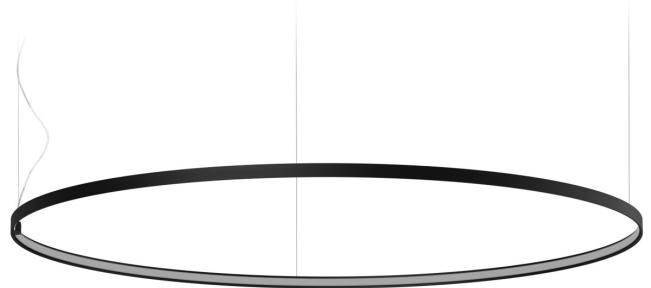

PANZERI

Zero Round

24V DC

M10302.150.0410

● black

Data sheet

CODE	M10302.150.0410
SYSTEM POWER CONSUMPTION	71W
EFFICACY	86.2lm/W
LIGHT SOURCE	LED
LIGHT SOURCE LIFETIME	L70 (B50) 60.000h
COLOUR TEMPERATURE	3000K Ra>90
LIGHT DISTRIBUTION	diffused
POWER SUPPLY	24V DC
DRIVER	remote not included
NOMINAL LUMINOUS FLUX	8505lm
LUMEN OUTPUT	6120lm
EFFICIENCY	72%
WEIGHT	1,58 Kg
PROTECTION DEGREE	IP20
COLOUR TOLLERANCES	SDCM 3
PACKING DIMENSIONS	160,0 x 160,0 x 11,0 cm

Single or multiple suspension lighting fixture for interiors, with direct and indirect light emission.

Bended extruded aluminium structure in white, black, bronze, mat brass or titanium polyacrylic paint.

Extruded polycarbonate diffuser with opaline finish.

Suspension kit with griplocks and 5m (196,9") long steel cables.

5m (196,9") long power cable in transparent PVC.

Provided without power canopy.

Technical drawing