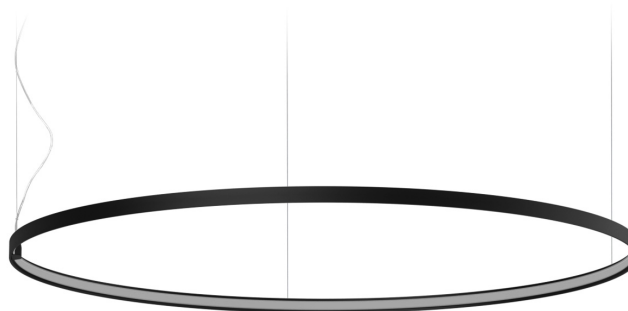

### Data sheet

CODE	M10302.125.0510
SYSTEM POWER CONSUMPTION	62W
EFFICACY	82.24lm/W
LIGHT SOURCE	LED
LIGHT SOURCE LIFETIME	L70 (B50) 60.000h
COLOUR TEMPERATURE	2700K Ra>90
LIGHT DISTRIBUTION	diffused
POWER SUPPLY	24V DC
DRIVER	remote not included
NOMINAL LUMINOUS FLUX	7088lm
LUMEN OUTPUT	5099lm
EFFICIENCY	71.9%
WEIGHT	1.50 Kg
PROTECTION DEGREE	IP20
COLOUR TOLLERANCES	SDCM 3
PACKING DIMENSIONS	132,0 x 132,0 x 9,0 cm

Single or multiple suspension lighting fixture for interiors, with direct and indirect light emission.

Bended extruded aluminium structure in white, black, bronze, mat brass or titanium polyacrylic paint.

Extruded polycarbonate diffuser with opaline finish.

Suspension kit with griplocks and 5m (196,9") long steel cables.

5m (196,9") long power cable in transparent PVC.

Provided without power canopy.