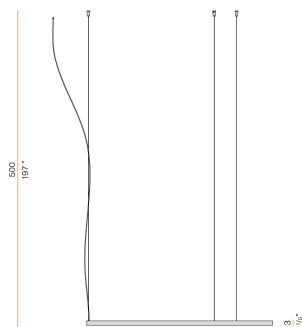

### Data sheet

CODE	M10302.125.0510
SYSTEM POWER CONSUMPTION	62W
EFFICACY	82.24lm/W
LIGHT SOURCE	LED
LIGHT SOURCE LIFETIME	L70 (B50) 60.000h
COLOUR TEMPERATURE	2700K Ra>90
LIGHT DISTRIBUTION	diffused
POWER SUPPLY	24V DC
DRIVER	remote not included
NOMINAL LUMINOUS FLUX	7088lm
LUMEN OUTPUT	5099lm
EFFICIENCY	71.9%
WEIGHT	1.50 Kg
PROTECTION DEGREE	IP20
COLOUR TOLLERANCES	SDCM 3
PACKING DIMENSIONS	132,0 x 132,0 x 9,0 cm

Extruded polycarbonate diffuser with opaline finish.

Suspension kit with griplocks and 5m (196,9") long steel cables.

5m (196,9") long power cable in transparent PVC.

Provided without power canopy.

### Technical drawing