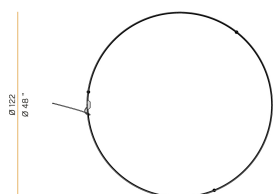

Technical drawing