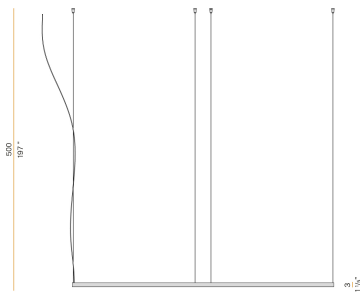

PANZERI

Zero Round

24V DC
M10301.200.0410

● white

Data sheet

CODE	M10301.200.0410
SYSTEM POWER CONSUMPTION	88W
EFFICACY	92.7lm/W
LIGHT SOURCE	LED
LIGHT SOURCE LIFETIME	L70 (B50) 60.000h
COLOUR TEMPERATURE	3000K Ra>90
LIGHT DISTRIBUTION	diffused
POWER SUPPLY	24V DC
DRIVER	remote not included
NOMINAL LUMINOUS FLUX	11340lm
LUMEN OUTPUT	8158lm
EFFICIENCY	71.9%
WEIGHT	2,34 Kg
PROTECTION DEGREE	IP20
COLOUR TOLLERANCES	SDCM 3
PACKING DIMENSIONS	200,0 x 200,0 x 11,0 cm

Single or multiple suspension lighting fixture for interiors, with direct and indirect light emission.

Bended extruded aluminium structure in white, black, bronze, mat brass or titanium polyacrylic paint.

Extruded polycarbonate diffuser with opaline finish.

Suspension kit with griplocks and 5m (196,9") long steel cables.

5m (196,9") long power cable in transparent PVC.

Provided without power canopy.

Technical drawing