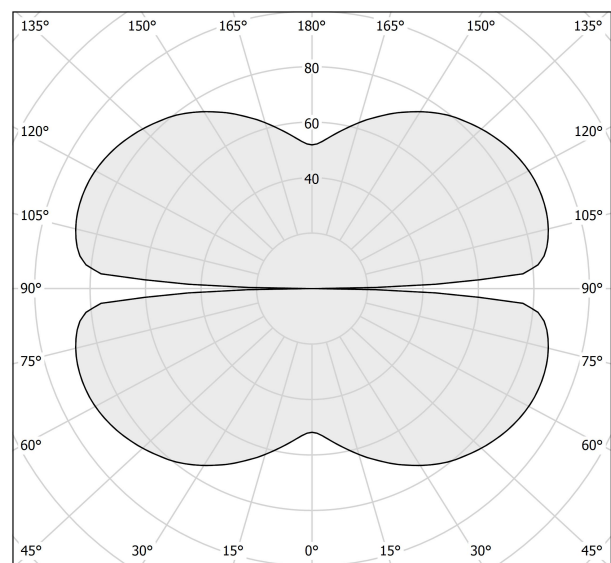

Polar diagram

cd/klm
— C0 - C180   - - - C90 - C270