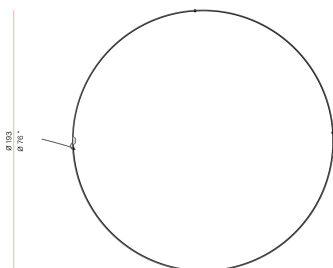

PANZERI

Zero Round

24V DC
M10301.200.0410

● white

Data sheet

CODE	M10301.200.0410
SYSTEM POWER CONSUMPTION	88W
EFFICACY	92.7lm/W
LIGHT SOURCE	LED
LIGHT SOURCE LIFETIME	L70 (B50) 60.000h
COLOUR TEMPERATURE	3000K Ra>90
LIGHT DISTRIBUTION	diffused
POWER SUPPLY	24V DC
DRIVER	remote not included
NOMINAL LUMINOUS FLUX	11340lm
LUMEN OUTPUT	8158lm
EFFICIENCY	71.9%
WEIGHT	2,34 Kg
PROTECTION DEGREE	IP20
COLOUR TOLLERANCES	SDCM 3
PACKING DIMENSIONS	200,0 x 200,0 x 11,0 cm

Extruded polycarbonate diffuser with opaline finish.

Suspension kit with griplocks and 5m (196,9") long steel cables.

5m (196,9") long power cable in transparent PVC.

Provided without power canopy.

Technical drawing