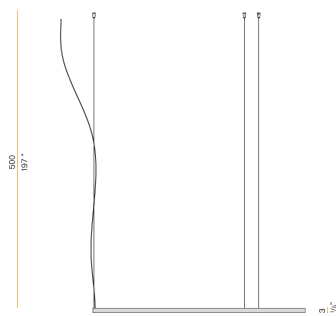

PANZERI

Zero Round

24V DC
M10301.150.0510

● white

Data sheet

CODE	M10301.150.0510
SYSTEM POWER CONSUMPTION	71W
EFFICACY	86.2lm/W
LIGHT SOURCE	LED
LIGHT SOURCE LIFETIME	L70 (B50) 60.000h
COLOUR TEMPERATURE	2700K Ra>90
LIGHT DISTRIBUTION	diffused
POWER SUPPLY	24V DC
DRIVER	remote not included
NOMINAL LUMINOUS FLUX	8505lm
LUMEN OUTPUT	6120lm
EFFICIENCY	72%
WEIGHT	1,58 Kg
PROTECTION DEGREE	IP20
COLOUR TOLLERANCES	SDCM 3
PACKING DIMENSIONS	160,0 x 160,0 x 11,0 cm

Single or multiple suspension lighting fixture for interiors, with direct and indirect light emission.

Bended extruded aluminium structure in white, black, bronze, mat brass or titanium polyacrylic paint.

Extruded polycarbonate diffuser with opaline finish.

Suspension kit with griplocks and 5m (196,9") long steel cables.

5m (196,9") long power cable in transparent PVC.

Provided without power canopy.

Technical drawing