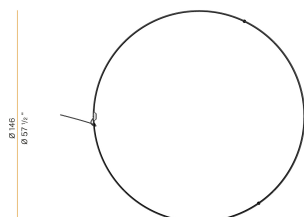

PANZERI

Zero Round

24V DC
M10301.150.0510

● white

Data sheet

CODE	M10301.150.0510
SYSTEM POWER CONSUMPTION	71W
EFFICACY	86.2lm/W
LIGHT SOURCE	LED
LIGHT SOURCE LIFETIME	L70 (B50) 60.000h
COLOUR TEMPERATURE	2700K Ra>90
LIGHT DISTRIBUTION	diffused
POWER SUPPLY	24V DC
DRIVER	remote not included
NOMINAL LUMINOUS FLUX	8505lm
LUMEN OUTPUT	6120lm
EFFICIENCY	72%
WEIGHT	1,58 Kg
PROTECTION DEGREE	IP20
COLOUR TOLLERANCES	SDCM 3
PACKING DIMENSIONS	160,0 x 160,0 x 11,0 cm

Single or multiple suspension lighting fixture for interiors, with direct and indirect light emission.

Bended extruded aluminium structure in white, black, bronze, mat brass or titanium polyacrylic paint.

Extruded polycarbonate diffuser with opaline finish.

Suspension kit with griplocks and 5m (196,9") long steel cables.

5m (196,9") long power cable in transparent PVC.

Provided without power canopy.

Technical drawing