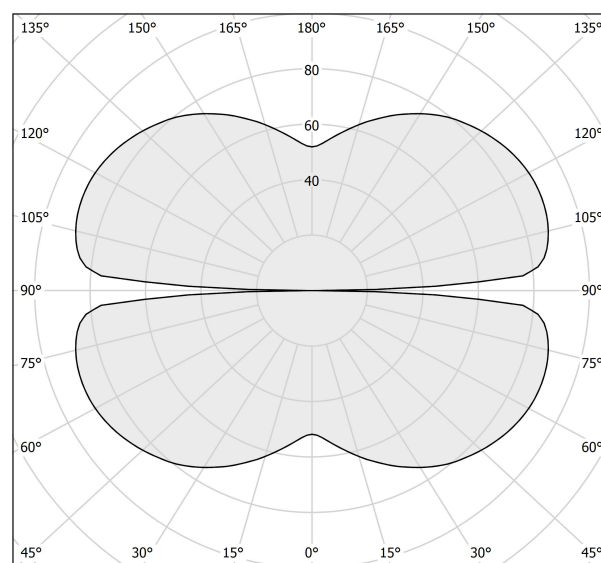

Polar diagram

cd/klm
— C0 - C180   - - - C90 - C270