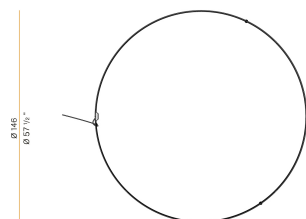

PANZERI

Zero Round

24V DC
M10301.150.0410

● white

Data sheet

CODE	M10301.150.0410
SYSTEM POWER CONSUMPTION	71W
EFFICACY	86.2lm/W
LIGHT SOURCE	LED
LIGHT SOURCE LIFETIME	L70 (B50) 60.000h
COLOUR TEMPERATURE	3000K Ra>90
LIGHT DISTRIBUTION	diffused
POWER SUPPLY	24V DC
DRIVER	remote not included
NOMINAL LUMINOUS FLUX	8505lm
LUMEN OUTPUT	6120lm
EFFICIENCY	72%
WEIGHT	1,58 Kg
PROTECTION DEGREE	IP20
COLOUR TOLLERANCES	SDCM 3
PACKING DIMENSIONS	160,0 x 160,0 x 11,0 cm

Extruded polycarbonate diffuser with opaline finish.

Suspension kit with griplocks and 5m (196,9") long steel cables.

5m (196,9") long power cable in transparent PVC.

Provided without power canopy.

Technical drawing