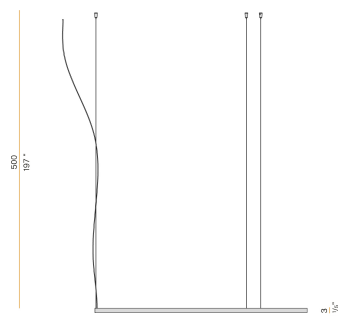

PANZERI

Zero Round

24V DC
M10301.150.0410

● white

Data sheet

CODE	M10301.150.0410
SYSTEM POWER CONSUMPTION	71W
EFFICACY	86.2lm/W
LIGHT SOURCE	LED
LIGHT SOURCE LIFETIME	L70 (B50) 60.000h
COLOUR TEMPERATURE	3000K Ra>90
LIGHT DISTRIBUTION	diffused
POWER SUPPLY	24V DC
DRIVER	remote not included
NOMINAL LUMINOUS FLUX	8505lm
LUMEN OUTPUT	6120lm
EFFICIENCY	72%
WEIGHT	1,58 Kg
PROTECTION DEGREE	IP20
COLOUR TOLLERANCES	SDCM 3
PACKING DIMENSIONS	160,0 x 160,0 x 11,0 cm

Single or multiple suspension lighting fixture for interiors, with direct and indirect light emission.

Bended extruded aluminium structure in white, black, bronze, mat brass or titanium polyacrylic paint.

Extruded polycarbonate diffuser with opaline finish.

Suspension kit with griplocks and 5m (196,9") long steel cables.

5m (196,9") long power cable in transparent PVC.

Provided without power canopy.

Technical drawing