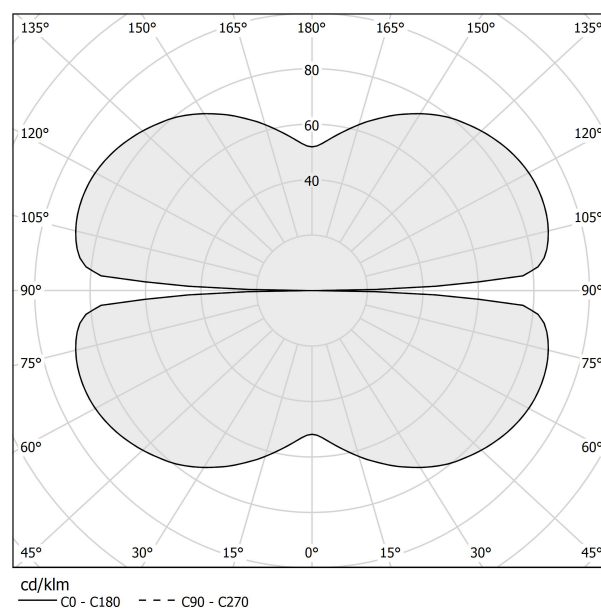

Polar diagram