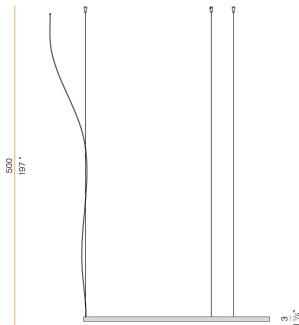

PANZERI

Zero Round

24V DC

M10301.125.0510

● white

Data sheet

CODE	M10301.125.0510
SYSTEM POWER CONSUMPTION	62W
EFFICACY	82.24lm/W
LIGHT SOURCE	LED
LIGHT SOURCE LIFETIME	L70 (B50) 60.000h
COLOUR TEMPERATURE	2700K Ra>90
LIGHT DISTRIBUTION	diffused
POWER SUPPLY	24V DC
DRIVER	remote not included
NOMINAL LUMINOUS FLUX	7088lm
LUMEN OUTPUT	5099lm
EFFICIENCY	71.9%
WEIGHT	1,50 Kg
PROTECTION DEGREE	IP20
COLOUR TOLLERANCES	SDCM 3
PACKING DIMENSIONS	132,0 x 132,0 x 9,0 cm

Single or multiple suspension lighting fixture for interiors, with direct and indirect light emission.

Bended extruded aluminium structure in white, black, bronze, mat brass or titanium polyacrylic paint.

Extruded polycarbonate diffuser with opaline finish.

Suspension kit with griplocks and 5m (196,9") long steel cables.

5m (196,9") long power cable in transparent PVC.

Provided without power canopy.

Technical drawing