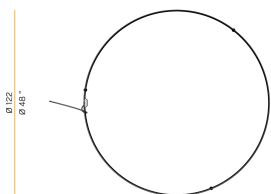

PANZERI

Zero Round

24V DC

M10301.125.0510

● white

Data sheet

CODE	M10301.125.0510
SYSTEM POWER CONSUMPTION	62W
EFFICACY	82.24lm/W
LIGHT SOURCE	LED
LIGHT SOURCE LIFETIME	L70 (B50) 60.000h
COLOUR TEMPERATURE	2700K Ra>90
LIGHT DISTRIBUTION	diffused
POWER SUPPLY	24V DC
DRIVER	remote not included
NOMINAL LUMINOUS FLUX	7088lm
LUMEN OUTPUT	5099lm
EFFICIENCY	71.9%
WEIGHT	1,50 Kg
PROTECTION DEGREE	IP20
COLOUR TOLLERANCES	SDCM 3
PACKING DIMENSIONS	132,0 x 132,0 x 9,0 cm

Single or multiple suspension lighting fixture for interiors, with direct and indirect light emission.

Bended extruded aluminium structure in white, black, bronze, mat brass or titanium polyacrylic paint.

Extruded polycarbonate diffuser with opaline finish.

Suspension kit with griplocks and 5m (196,9") long steel cables.

5m (196,9") long power cable in transparent PVC.

Provided without power canopy.

Technical drawing