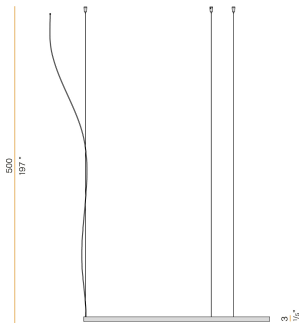

PANZERI

Zero Round

24V DC
M10301.125.0410

● white

Data sheet

CODE	M10301.125.0410
SYSTEM POWER CONSUMPTION	62W
EFFICACY	82.24lm/W
LIGHT SOURCE	LED
LIGHT SOURCE LIFETIME	L70 (B50) 60.000h
COLOUR TEMPERATURE	3000K Ra>90
LIGHT DISTRIBUTION	diffused
POWER SUPPLY	24V DC
DRIVER	remote not included
NOMINAL LUMINOUS FLUX	7088lm
LUMEN OUTPUT	5099lm
EFFICIENCY	71.9%
WEIGHT	1,50 Kg
PROTECTION DEGREE	IP20
COLOUR TOLLERANCES	SDCM 3
PACKING DIMENSIONS	132,0 x 132,0 x 9,0 cm

Single or multiple suspension lighting fixture for interiors, with direct and indirect light emission.

Bended extruded aluminium structure in white, black, bronze, mat brass or titanium polyacrylic paint.

Extruded polycarbonate diffuser with opaline finish.

Suspension kit with griplocks and 5m (196,9") long steel cables.

5m (196,9") long power cable in transparent PVC.

Provided without power canopy.

Technical drawing