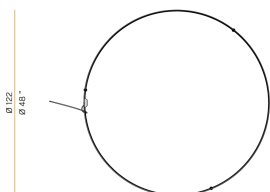

PANZERI

Zero Round

24V DC
M10301.125.0410

● white

Data sheet

CODE	M10301.125.0410
SYSTEM POWER CONSUMPTION	62W
EFFICACY	82.24lm/W
LIGHT SOURCE	LED
LIGHT SOURCE LIFETIME	L70 (B50) 60.000h
COLOUR TEMPERATURE	3000K Ra>90
LIGHT DISTRIBUTION	diffused
POWER SUPPLY	24V DC
DRIVER	remote not included
NOMINAL LUMINOUS FLUX	7088lm
LUMEN OUTPUT	5099lm
EFFICIENCY	71.9%
WEIGHT	1,50 Kg
PROTECTION DEGREE	IP20
COLOUR TOLLERANCES	SDCM 3
PACKING DIMENSIONS	132,0 x 132,0 x 9,0 cm

Single or multiple suspension lighting fixture for interiors, with direct and indirect light emission.

Bended extruded aluminium structure in white, black, bronze, mat brass or titanium polyacrylic paint.

Extruded polycarbonate diffuser with opaline finish.

Suspension kit with griplocks and 5m (196,9") long steel cables.

5m (196,9") long power cable in transparent PVC.

Provided without power canopy.

Technical drawing