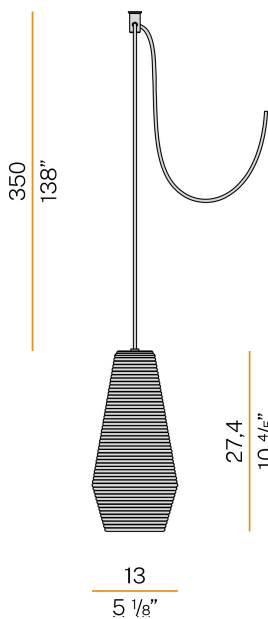

### Data sheet

CODE	M09777.000.0200
SYSTEM POWER CONSUMPTION	max 57W
LIGHT SOURCE	LED retrofit / halogen
LIGHT SOURCE KIT	* included
COMPATIBLE SOURCES	LED retrofit bulb 8W E27 2700K Ra80 1050lm (no dimming) * / max 57W E27
COLOUR TEMPERATURE	2700K Ra>80
LIGHT DISTRIBUTION	diffused
POWER SUPPLY	220-240V AC
FREQUENCY	50/60Hz
NOMINAL LUMINOUS FLUX	1050lm
WEIGHT	0,92 Kg
PROTECTION DEGREE	IP20
COLOUR TOLLERANCES	SDCM <6
PACKING DIMENSIONS	0,0 x 0,0 x 0,0 cm

Turned pickled sheet metal closing disk in black or mat brass polyacrylic paint. 3,5m (137,8") long suspension and power cable in PVC with black fabric covering. Provided without power canopy, complete with polycarbonate hook.

### Technical drawing

2  
4/5"