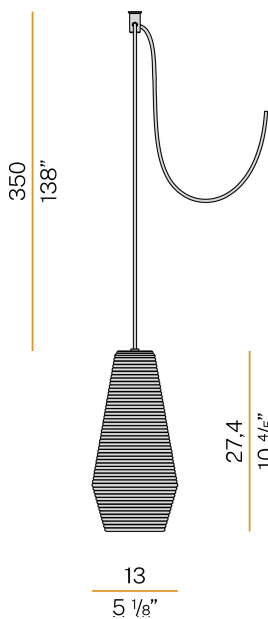

### Data sheet

CODE	M09776.000.0200
SYSTEM POWER CONSUMPTION	max 57W
LIGHT SOURCE	LED retrofit / halogen
LIGHT SOURCE KIT	* included
COMPATIBLE SOURCES	LED retrofit bulb 8W E27 2700K Ra80 1050lm (no dimming) * / max 57W E27
COLOUR TEMPERATURE	2700K Ra>80
LIGHT DISTRIBUTION	diffused
POWER SUPPLY	220-240V AC
FREQUENCY	50/60Hz
NOMINAL LUMINOUS FLUX	1050lm
WEIGHT	0,92 Kg
PROTECTION DEGREE	IP20
COLOUR TOLLERANCES	SDCM <6
PACKING DIMENSIONS	0,0 x 0,0 x 0,0 cm

Turned pickled sheet metal closing disk in black or mat brass polyacrylic paint. 3,5m (137,8") long suspension and power cable in PVC with black fabric covering. Provided without power canopy, complete with polycarbonate hook.

### Technical drawing

2  
4/5"