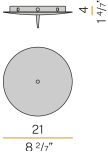

Technical drawing

PANZERI

Olivia

Accessories / power supply

M91/94/9719

Canopy for power supply up to 9 M091__000.0200/M094__000.0200/M097__000.0200 models maximum.

PANZERI

Olivia