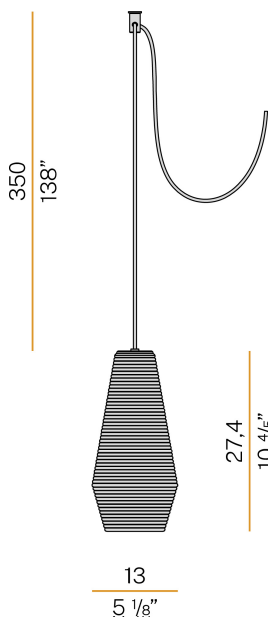

PANZERI

Olivia

220-240V AC
M09775.000.0200

mat brass/bronze diffuser

Data sheet

CODE	M09775.000.0200
SYSTEM POWER CONSUMPTION	max 57W
LIGHT SOURCE	LED retrofit / halogen
LIGHT SOURCE KIT	* included
COMPATIBLE SOURCES	LED retrofit bulb 8W E27 2700K Ra80 1050lm (no dimming) * / max 57W E27
COLOUR TEMPERATURE	2700K Ra>80
LIGHT DISTRIBUTION	diffused
POWER SUPPLY	220-240V AC
FREQUENCY	50/60Hz
NOMINAL LUMINOUS FLUX	1050lm
WEIGHT	0,92 Kg
PROTECTION DEGREE	IP20
COLOUR TOLLERANCES	SDCM <6
PACKING DIMENSIONS	0,0 x 0,0 x 0,0 cm

Multiple suspension lighting fixture for interiors, with direct and indirect light emission. Rough aluminium structure.

Diffuser in blown glass with white, crystal, steel, amber, bronze, tobacco or green ribbing finish.

Turned pickled sheet metal closing disk in black or mat brass polyacrylic paint. 3,5m (137,8") long suspension and power cable in PVC with black fabric covering. Provided without power canopy, complete with polycarbonate hook.

Technical drawing