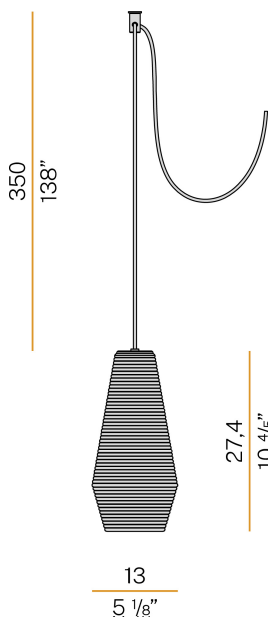

### Data sheet

CODE	M09774.000.0200
SYSTEM POWER CONSUMPTION	max 57W
LIGHT SOURCE	LED retrofit / halogen
LIGHT SOURCE KIT	* included
COMPATIBLE SOURCES	LED retrofit bulb 8W E27 2700K Ra80 1050lm (no dimming) * / max 57W E27
COLOUR TEMPERATURE	2700K Ra>80
LIGHT DISTRIBUTION	diffused
POWER SUPPLY	220-240V AC
FREQUENCY	50/60Hz
NOMINAL LUMINOUS FLUX	1050lm
WEIGHT	0,92 Kg
PROTECTION DEGREE	IP20
COLOUR TOLLERANCES	SDCM <6
PACKING DIMENSIONS	0,0 x 0,0 x 0,0 cm

Turned pickled sheet metal closing disk in black or mat brass polyacrylic paint. 3,5m (137,8") long suspension and power cable in PVC with black fabric covering. Provided without power canopy, complete with polycarbonate hook.

### Technical drawing

2  
4/5"