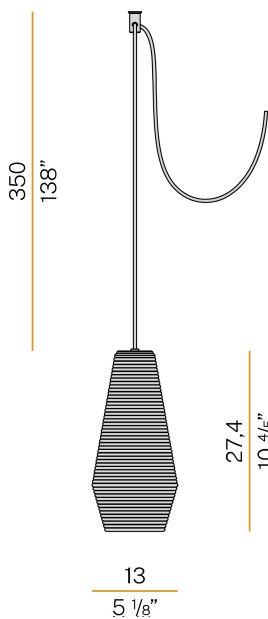

### Data sheet

CODE	M09773.000.0200
SYSTEM POWER CONSUMPTION	max 57W
LIGHT SOURCE	LED retrofit / halogen
LIGHT SOURCE KIT	* included
COMPATIBLE SOURCES	LED retrofit bulb 8W E27 2700K Ra80 1050lm (no dimming) * / max 57W E27
COLOUR TEMPERATURE	2700K Ra>80
LIGHT DISTRIBUTION	diffused
POWER SUPPLY	220-240V AC
FREQUENCY	50/60Hz
NOMINAL LUMINOUS FLUX	1050lm
WEIGHT	0,92 Kg
PROTECTION DEGREE	IP20
COLOUR TOLLERANCES	SDCM <6
PACKING DIMENSIONS	0,0 x 0,0 x 0,0 cm

Turned pickled sheet metal closing disk in black or mat brass polyacrylic paint. 3,5m (137,8") long suspension and power cable in PVC with black fabric covering. Provided without power canopy, complete with polycarbonate hook.

### Technical drawing

2  
4/5"