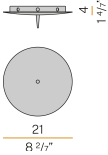

Accessories / power supply

M91/94/9719

Canopy for power supply up to 9 M091__000.0200/M094__000.0200/M097__000.0200 models maximum.