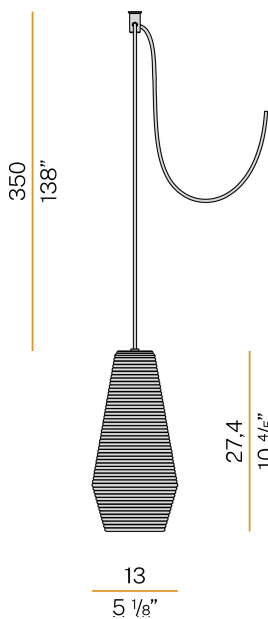

### Data sheet

CODE	M09772.000.0200
SYSTEM POWER CONSUMPTION	max 57W
LIGHT SOURCE	LED retrofit / halogen
LIGHT SOURCE KIT	* included
COMPATIBLE SOURCES	LED retrofit bulb 8W E27 2700K Ra80 1050lm (no dimming) * / max 57W E27
COLOUR TEMPERATURE	2700K Ra>80
LIGHT DISTRIBUTION	diffused
POWER SUPPLY	220-240V AC
FREQUENCY	50/60Hz
NOMINAL LUMINOUS FLUX	1050lm
WEIGHT	0,92 Kg
PROTECTION DEGREE	IP20
COLOUR TOLLERANCES	SDCM <6
PACKING DIMENSIONS	0,0 x 0,0 x 0,0 cm

Turned pickled sheet metal closing disk in black or mat brass polyacrylic paint. 3,5m (137,8") long suspension and power cable in PVC with black fabric covering. Provided without power canopy, complete with polycarbonate hook.

### Technical drawing

2  
4/5"